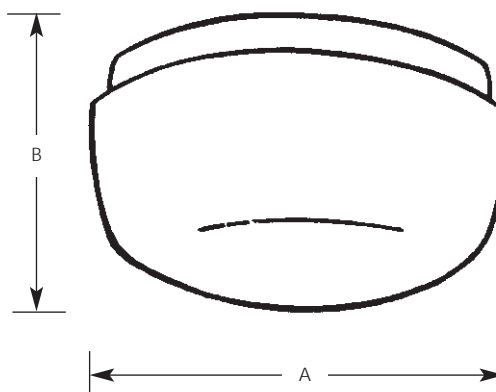

Type \_\_\_\_\_  
 -60  
 P3528

Catalog No.	Finish White	Lamping	Dimensions (Inches)	
			A	B
P3528	-60	2 (m) 75w	12	6

**Specifications:**

General

- Round satin opal cased glass diffuser
- Glass diffuser set off ceiling slightly to give floating effect
- Glass diffuser twists on and off for easy servicing
- Full sized white metal pan supports the glass