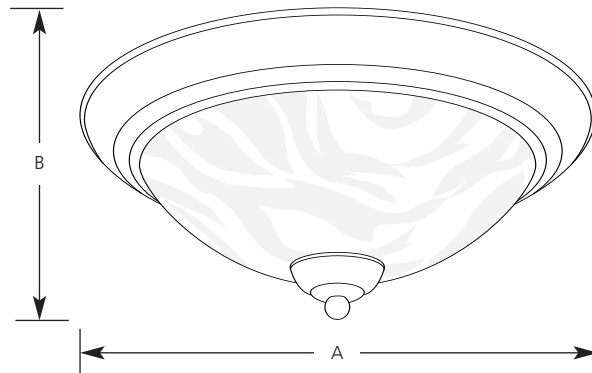

Type \_\_\_\_\_  
 -30 -56 -57  
 P3517

Catalog No.	Finish			Lamping	Dimensions (Inches)	
	Textured White	Antique Bisque	Copper Verde		A	B
P3517	-30	-56	-57	2 (m) 60w	15-1/4	6

**Specifications:**

General

- Steel construction with hand painted finishes
- Faux Tiffany Art glass
- Companion chandelier, wall sconce, foyer, pendant, mini-pendant and semi-flush close-to-ceiling

Mounting

- Ceiling mount
- Covers outlet box
- Mounting strap for outlet box included