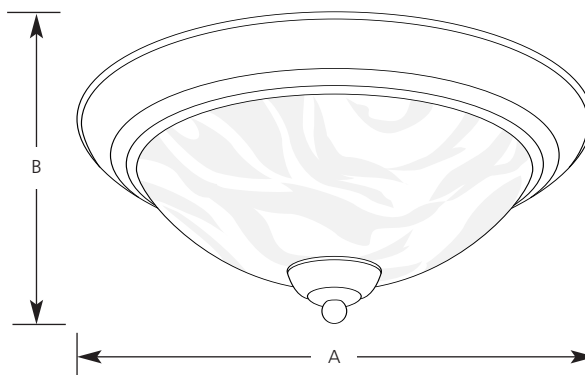

Type \_\_\_\_\_  
 -30 -56 -57  
 P3517

Catalog No.	Finish			Lamping	Dimensions (Inches)	
	Textured White	Antique Bisque	Copper Verde		A	B
P3517	-30	-56	-57	2 (m) 60w	15-1/4	6

**Specifications:**

General

- Steel construction with hand painted finishes
- Faux Tiffany Art glass
- Companion chandelier, wall sconce, foyer, pendant, mini-pendant and semi-flush close-to-ceiling

Mounting

- Ceiling mount
- Covers outlet box
- Mounting strap for outlet box included