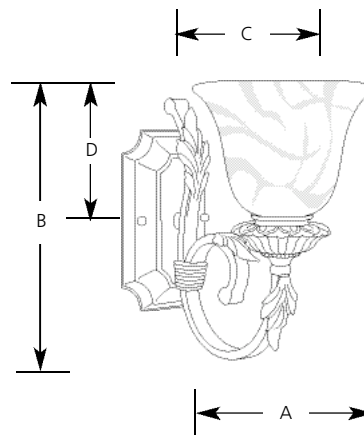

Type _____
 -46
 P3366

Catalog No.	Finish Weathered Bronze	Lamping	A	Dimensions (Inches)		
				B	C	D
P3366	-46	1 (m) 100w	7	11-1/2	10-1/4	5-3/8

Specifications:

General

- Wrought iron styling with leaf details
- Satin marbled glass
- Concealed glass retainer
- Detailed stamped full cover plate for all sizes
- Steel construction
- Can be mounted in "up" or "down" position

Mounting

- Wall mount
- Covers outlet box
- Mounting strap for outlet box included
- Wall plate 4-5/8" w., 8" ht.

Electrical

- Medium base ceramic socket
- Pre-wired

Labeling

- UL-CUL damp location listed