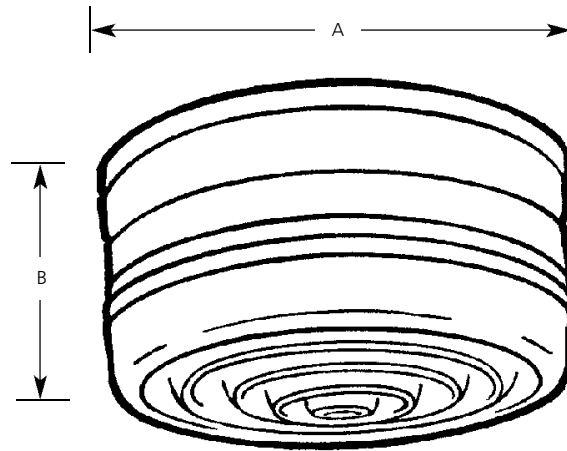

Type _____
 -30
 P3348

Catalog No.	Finish White	Lamping	Dimensions (Inches)	
			A	B
P3348	-30	2 (m) 60w	8-1/2	5-1/4

Specifications:

General

- Steel construction, White finish
- White glass with clear circular prism bottom
- Glass snaps into fitter pan for easy maintenance
- No fitter screws required

Electrical

- Requires 90-degree supply wire connections
- Medium based ceramic sockets
- Pre-wired

Labeling

- UL-CUL Dry Location listed

Mounting

- Ceiling mount
- Covers outlet box
- Mounting strap for outlet box included
- Keyhole slots for easy fixture mounting