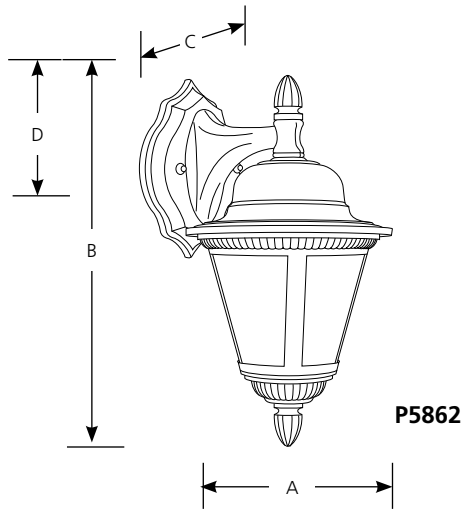

**Specifications:**

General

- Clear seeded glass:
  - For P5862 - 5" dia. x 4-1/4" ht
  - For P5863 - 7" dia. x 5-3/4" ht.
  - For P5864 - 8-1/2" dia. x 7" ht.
- Ribbed details with ribbed finials
- Die cast aluminum construction
- Painted finishes
- Companion post top, and chain mounted units are available

Mounting

- Wall mount
- Wall bracket covers a standard recessed 4" hexagonal outlet box
- Mounting strap included
- Canopy:
  - P5862 - 4-1/2" x 6-1/8" x 1"
  - P5863 - 5-1/4" x 6-3/4" x 1"
  - P5864 - 6-3/4" x 9-1/4" x 1"

Electrical

- P5862 and P5863 have ceramic medium based sockets
- P5864 has phenolic candelabra based sockets
- Pre-wired

Labeling

-  US wet location listed

Energy Star compliant

Type \_\_\_\_\_

-20WB -31WB

P5862	<input type="checkbox"/>	<input type="checkbox"/>
P5863	<input type="checkbox"/>	<input type="checkbox"/>
P5864	<input type="checkbox"/>	<input type="checkbox"/>

**Specifications:**

General

- Seeded frosted glass.  
P5862 - 5" dia. x 4-1/4" ht.  
P5863 - 7" dia. x 5-3/4" ht.  
P5864 - 8-1/2" dia. x 7" ht.
- Beaded details with ribbed finials
- Die cast aluminum construction
- Painted finishes
- Energy Star Certified
- Companion post top, chain mounted and flush units