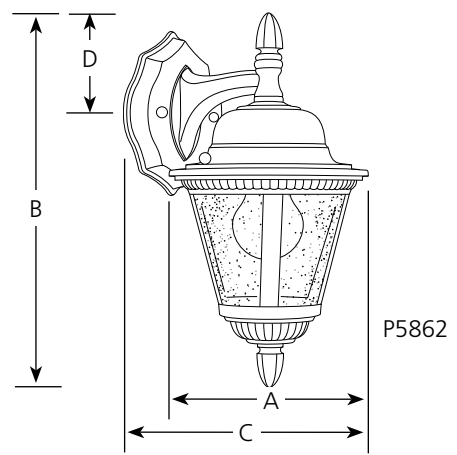

Catalog No.	Finish			Lamping	Dimensions (Inches)			
	Antique Bronze	White	Black		A	B	C	D
P5862	-20	-30	-31	1 (m) 60w	6-7/8	12-3/4	8-3/8	3-1/8
P5863	-20	-30	-31	1 (m) 100w	9	16	10-3/8	3-1/2
P5864	-20	-30	-31	2 (c) 60w	11	19-1/4	12-7/8	4-5/8

**Specifications:**

General

- Clear seeded glass:
  - For P5862 - 5" dia. x 4-1/4" ht
  - For P5863 - 7" dia. x 5-3/4" ht.
  - For P5864 - 8-1/2" dia. x 7" ht.
- Ribbed details with ribbed finials
- Die cast aluminum construction
- Painted finishes
- Companion post top, and chain mounted units are available

Mounting

- Wall mount
- Wall bracket covers a standard recessed 4" hexagonal outlet box
- Mounting strap included
- Canopy:
  - P5862 - 4-1/2" x 6-1/8" x 1"
  - P5863 - 5-1/4" x 6-3/4" x 1"
  - P5864 - 6-3/4" x 9-1/4" x 1"

**Specifications:**

General

- Seeded frosted glass.  
P5862 - 5" dia. x 4-1/4" ht.  
P5863 - 7" dia. x 5-3/4" ht.  
P5864 - 8-1/2" dia. x 7" ht.
- Beaded details with ribbed finials
- Die cast aluminum construction
- Painted finishes
- Energy Star Certified
- Companion post top, chain mounted and flush units