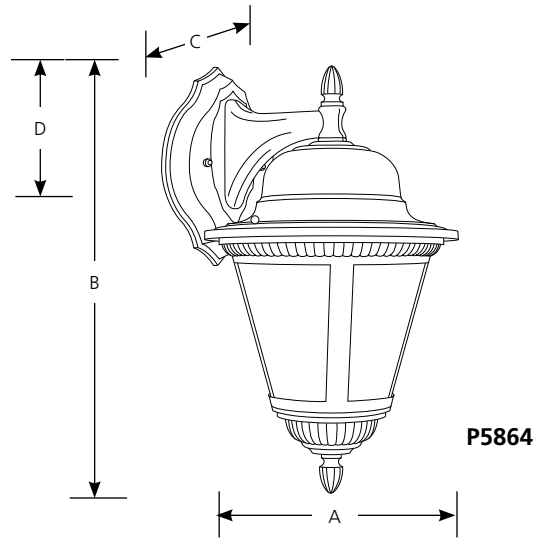

**Specifications:**

General

- Clear seeded glass:
  - For P5862 - 5" dia. x 4-1/4" ht
  - For P5863 - 7" dia. x 5-3/4" ht.
  - For P5864 - 8-1/2" dia. x 7" ht.
- Ribbed details with ribbed finials
- Die cast aluminum construction
- Painted finishes
- Companion post top, and chain mounted units are available

Mounting

- Wall mount
- Wall bracket covers a standard recessed 4" hexagonal outlet box
- Mounting strap included
- Canopy:
  - P5862 - 4-1/2" x 6-1/8" x 1"
  - P5863 - 5-1/4" x 6-3/4" x 1"
  - P5864 - 6-3/4" x 9-1/4" x 1"

Electrical

- P5862 and P5863 have ceramic medium based sockets
- P5864 has phenolic candelabra based sockets
- Pre-wired

Labeling

-  US wet location listed

Energy Star compliant

Type \_\_\_\_\_

-20WB -31WB

P5862	<input type="checkbox"/>	<input type="checkbox"/>
P5863	<input type="checkbox"/>	<input type="checkbox"/>
P5864	<input type="checkbox"/>	<input type="checkbox"/>

**Specifications:**

General

- Seeded frosted glass.  
P5862 - 5" dia. x 4-1/4" ht.  
P5863 - 7" dia. x 5-3/4" ht.  
P5864 - 8-1/2" dia. x 7" ht.
- Beaded details with ribbed finials
- Die cast aluminum construction
- Painted finishes
- Energy Star Certified
- Companion post top, chain mounted and flush units