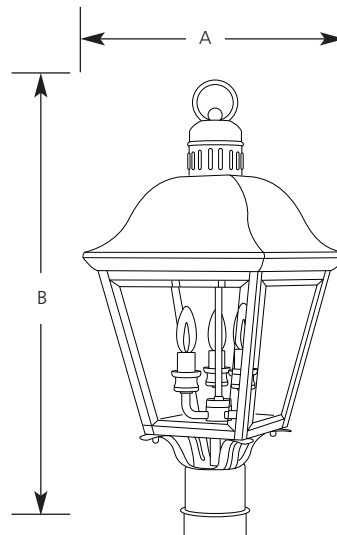

Type \_\_\_\_\_  
 -20 -44  
 P5487

Catalog No.	Finish		Lamping	Dimensions (Inches)	
	Antique Bronze	Oxford Silver		A	B
P5487	-20	-44	3 (c) 60w	9-1/2	20-1/2

**Specifications:**

General

- Antique Bronze (-20) or Oxford Silver (-44) finishes
- Candle covers match fixture finish
- All brass construction
- Clear beveled glass panels: 7-13/16" ht., 7-15/16" top width, 4-7/8" bottom width, 9/16" bevel edge
- Hinged door for relamping
- Matching wall and hanging units available

Mounting

- Post top – fitter for 3" post or pedestal mount

Electrical

- Phenolic candelabra base sockets

Labeling

- UL-CUL wet location listed