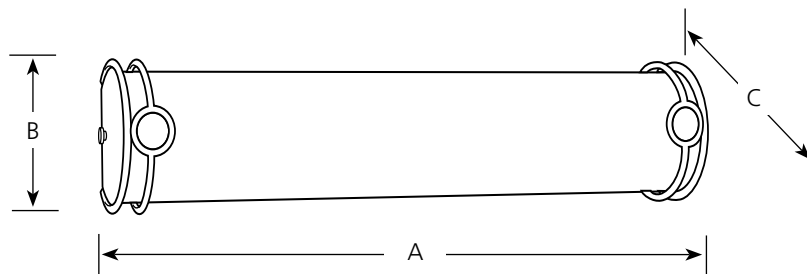

Type _____
-88EB
P7233
P7234
P7235

Finish			Dimensions (Inches)		
Catalog No.	Heirloom	Lamping	A	B	C
P7233	-88EB	2-F17 T8	24-1/2	5	4
P7234	-88EB	2-F25 T8	36-1/2	5	4
P7235	-88EB	2-F32 T8	48-1/2	5	4

Specifications:

Diffuser

- White acrylic diffuser
- End caps with open ring ornamentation remove to release the diffuser
- Steel end caps attach with knurled thumb screw
- Heirloom (-88) finish on end caps

Housing

- 20 ga white chassis complete with ends
- 24 ga cover plate
- Easily removable cover for ballast access

Mounting

- Wall mounted
- Housing covers a standard recessed 4" octagonal outlet box

Electrical

- 120 volt NPF electronic ballast
- Bi-pin twist in sockets

Labeling

- UL and CUL damp location listed
- Energy star certified