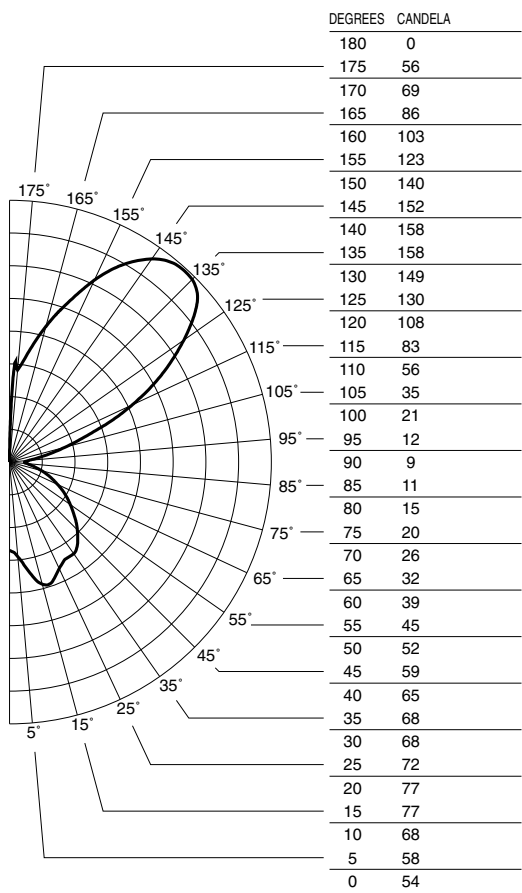

# P3 / 7120-30

Report No. 99163

No. Lamps: 2 Type Lamp: CF13 TWIN SYLVANIA Total Lumens: 1800

Fixture Efficiency: 44.9%

S/MH Ratio: 1.7

### DISTRIBUTION CURVE

### INTENSITY DATA

## DISTRIBUTION CURVE