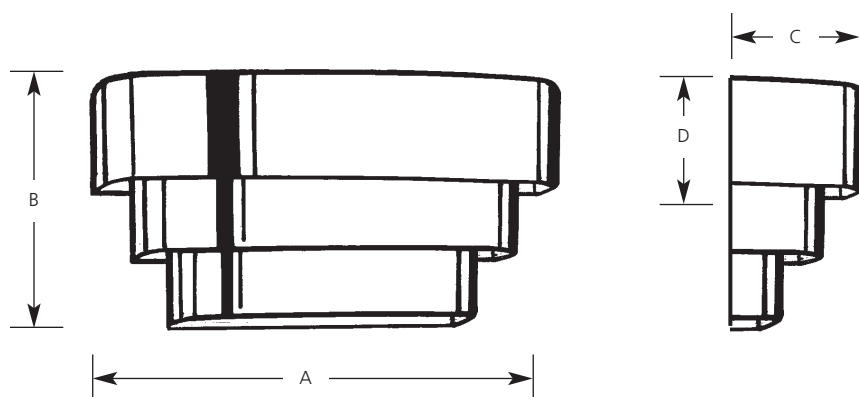

Type \_\_\_\_\_  
 -30  
 P7120

Catalog No.	Finish White	Dimensions (Inches)			
		A	B	C	D
P7120	-30	14	7	4	3-1/4

**Specifications:**

General

- Metal Tri-Band louvered wall pocket
- White (-30) finish
- Direct-Indirect illumination
- Complies with "Americans with Disabilities Act" - ADA
- Locks in place for safety
- Interchangeable with other wall pockets diffusers