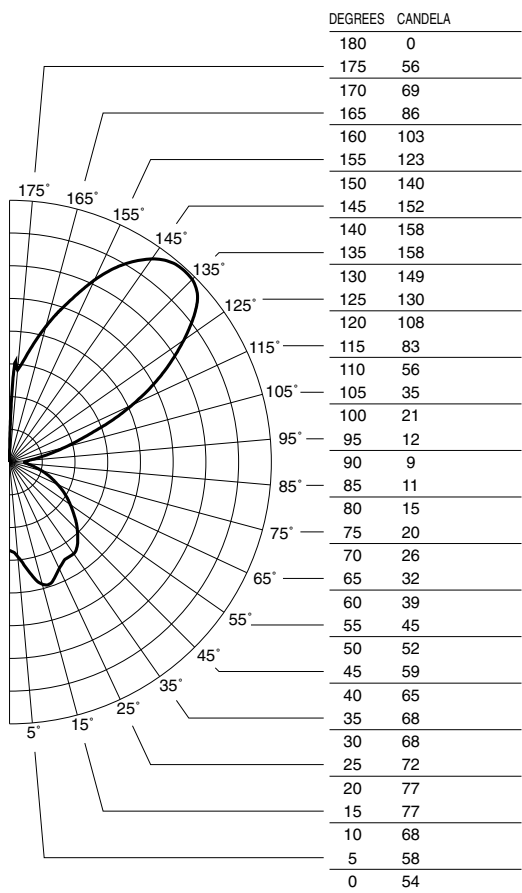

### DISTRIBUTION CURVE

# P3 / 7120-30

Report No. 99163

No. Lamps: 2 Type Lamp: CF13 TWIN SYLVANIA Total Lumens: 1800

Fixture Efficiency: 44.9%

S/MH Ratio: 1.7

## DISTRIBUTION CURVE

## INTENSITY DATA