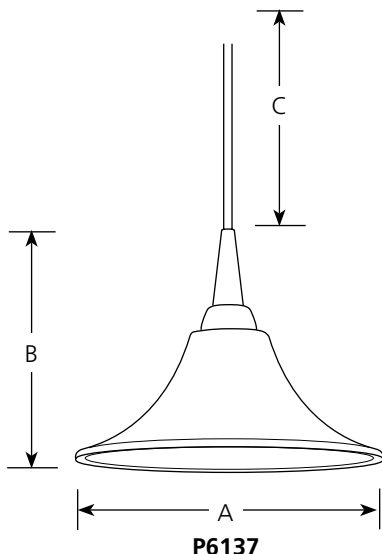

Incandescent  
Halogen

**Illuma-Flex® Mini Pendant**  
**Trumpet Glass Low Voltage**

**Track**

	Type							
	-09A	-174A	-09B	-174B	-09R	-174R	-09W	-174W
P6137	<input type="checkbox"/>	<input type="checkbox"/>	<input type="checkbox"/>	<input type="checkbox"/>	<input type="checkbox"/>	<input type="checkbox"/>	<input type="checkbox"/>	<input type="checkbox"/>

Catalog No.	Finish		Glass	Lamping	Dimensions (Inches)		
	Brushed Nickel	Urban Bronze			A	B	C
P6137	-09A	-174A	Amber	12v T4 50w (Incl)	6-3/4	5-1/4	72
P6137	-09B	-174B	Blue	12v T4 50w (Incl)	6-3/4	5-1/4	72
P6137	-09R	-174R	Red	12v T4 50w (Incl)	6-3/4	5-1/4	72
P6137	-09W	-174W	White	12v T4 50w (Incl)	6-3/4	5-1/4	72

**Specifications:**

General

- Flex track mini-pendant
- Trumpet shaped glass with white interior
- Plated brushed nickel (-09) or urban bronze (-174) finishes
- One 50w T4 lamp included
- Mounts anywhere along Illuma-Flex track sections, or on monopoints
- Includes adapter that allows unit to be mounted to P8516 transformer for Alpha track system also.

Labeling

- CSA-CSA/US listed

Mini Pendant Support

- A small wiring compartment is located just below the fitter to allow adjustment of cord length
- Cord is Teflon coated copper wire with a silicon sleeve that matches the finish