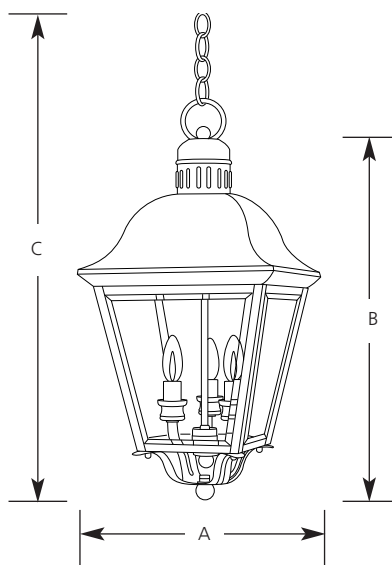

Type \_\_\_\_\_  
 -20 -44  
 P5587

Catalog No.	Finish		Lamping	Dimensions (Inches)		
	Antique Bronze	Oxford Silver		A	B	C
P5587	-20	-44	3 (c) 60w	9-1/2	20	42

**Specifications:**

General

- Antique Bronze (-20) or Oxford Silver (-44) finishes
- Candle covers match fixture finish
- All brass construction
- Clear beveled glass panels: 7-13/16" ht., 7-15/16" top width, 4-7/8" bottom width
- Hinged door for relamping
- Matching wall and post units available

Mounting

- Chain hung
- 72" chain finished to match the unit
- 10 feet of wire
- Matching canopy with mounting strap for outlet box
- Covers standard outlet box
- Canopy 5" dia.

Electrical

- Phenolic candelabra base sockets