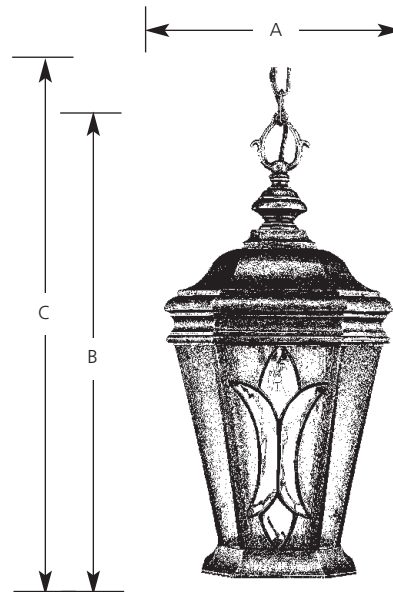

Type _____
 -86
 P5558

Catalog No.	Finish Burnished Chestnut	Lamping	Dimensions (Inches)		
			A	B	C
P5558	-86	1 (m) 100w	9-3/4	20-1/2	58

Specifications:

General

- Cast aluminum roof
- Tiffany style art glass: (051170) 9-1/8" ht., 4-29/32" top width, 2-5/8" bottom width; (051171) 9-1/8" ht., 2-17/32 top width, 1-3/32" bottom width.
- Hand-painted finish
- Matching wall and post top units available
- 3 foot 9 gauge matching chain supplied

Mounting

- Chain mount
- Canopy 5-1/2" dia.

Electrical

- Candelabra based socket
- 10 feet of wire
- Pre-wired

Labeling

- UL-CUL damp location listed