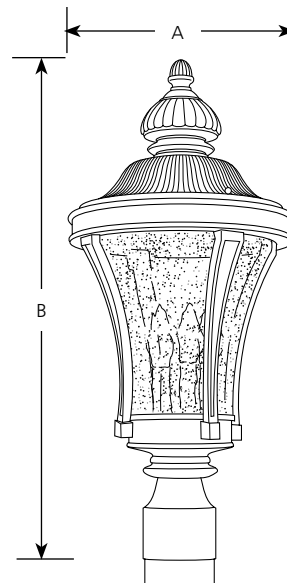

Type _____
 -71 -77
 P5438

Catalog No.	Finish		Lamping	Dimensions (Inches)	
	Gilded Iron	Forged Bronze		A	B
P5438	-71	-77	3 (c) 60w	10	22-1/2

Specifications:

General

- Cast Aluminum decorative roof
- Water seeded glass: 8" dia. x 8" ht., 4-1/2" center hole
- Hand painted finish
- Matching wall and pendant units available

Electrical

- Prewired
- Candelabra based sockets

Labeling

- UL-CUL wet location listed

Mounting

- Post top – fitter for 3" post or pedestal mount