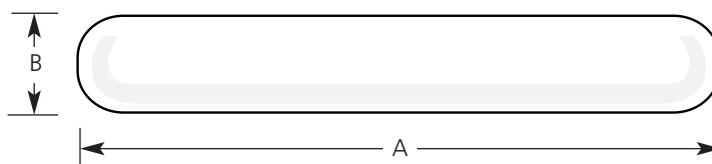

P7115

P7116

Catalog No.	Finish	Lamping	Ballast	Dimensions (Inches)		
	White			A	B	Depth
P7114	-60EB	2-F17T8	HPF	26-3/4	6	4-1/4
P7115	-60EB	2-F25T8	HPF	38-3/4	6	4-1/4
P7116	-60EB	2-F32T8	HPF	50-3/4	6	4-1/4

#### General

- One piece vacuum formed white acrylic diffuser  
P7114: 26-11/16" L x 5-15/16" ht., 4-5/8" D  
P7115: 38-7/8" L x 5-15/16" ht., 4-5/8" D  
P7116: 50-7/8" L x 5-15/16" ht., 4-5/8" D
- Diffuser held in place with screws in ends
- Lamps are mounted to provide light out and down
- Unit can be mounted horizontally or vertically
- Damp location listed
- Energy Star certified