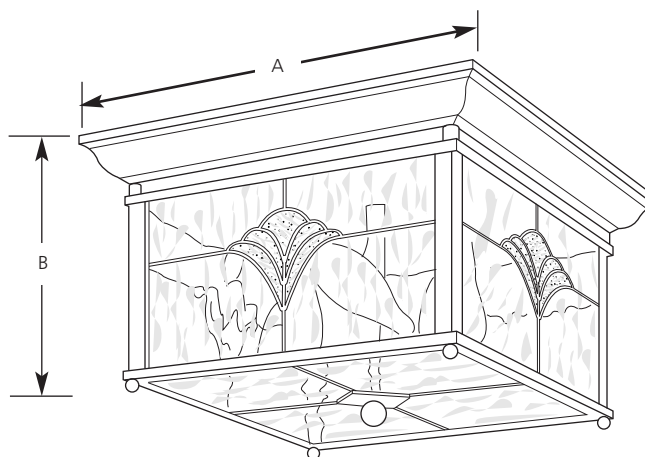

Type _____
 -50
 P5596

Catalog No.	Finish Golden Baroque	Lamping	Dimensions (Inches)	
			A	B
P5596	-50	3 (c) 60w	10-7/8 sq.	6-5/8

Specifications:

General

- Tiffany glass panels with lead free solder
- Combination clear beveled, seeded, and water pattern glass panels: (051037-side panel) 8-3/8" W x 4-1/2" ht.; (051038-bottom panel) 8-1/4" L x 8-1/4" W
- Traditional Style
- Hand painted finish
- Powder coat base finish
- Die cast aluminum construction
- Removable bottom glass panels for easy re-lamping
- Companion fixtures: Wall and Post mount lanterns

Mounting

- Flush mount ceiling
- Covers outlet box
- Mounting strap for outlet box included
- Canopy 10-7/8" sq.

Electrical

- Candelabra base sockets
- Candle covers painted to match exterior finish
- Pre-wired