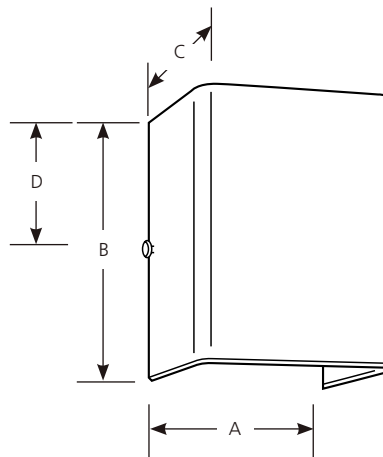

Type _____
 -30
 P3892
 P3893

Catalog No.	Finish White Acrylic	Lamping	Dimensions (Inches)			
			A	B	C	D
P3892	-30	1 (m) 60w	6	8	5-3/4	4
P3893	-30	2 (m) 60w	6	16	5-3/4	8

Specifications:

General

- White shatter resistant acrylic diffuser
- Steel construction

Electrical

- Medium based phenolic sockets
- Pre-wired

Mounting

- Vertical wall mount
- Covers outlet box
- Wall plate is 4-5/8" square
- Mounting strap included to mount to outlet box

Labeling

- UL-CUL listed