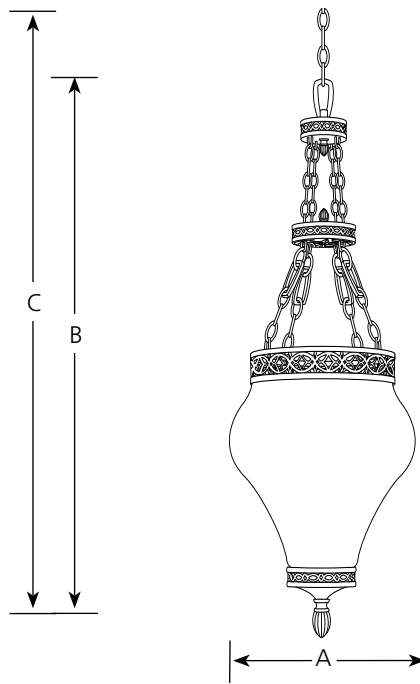

Type _____

-102

P3823

| Catalog No. | Finish | | Dimensions (Inches) | | |
|-------------|--------------|------------|---------------------|--------|---------|
| | Roasted Java | Lamping | A | B | C |
| P3823 | -102 | 3 (m) 100w | 14-7/8 | 38-1/2 | 113-1/2 |

Specifications:

General

- Jasmine Mist glass bowl: 14-7/8" dia. x 12-5/8" ht., 1/2" center hole
- Hand painted Roasted Java finish
- Chain accents
- Circular patterned glass retainer and accents
- Steel construction
- Six feet of 9 gauge matching chain supplied.
- Companion fixtures: Chandeliers, other hall and foyer, wall bracket, pendant, close to ceiling., and bath and vanity

Mounting

- Ceiling mount on chain
- Canopy Covers a standard 4" octagonal recessed outlet box
- Canopy is 5" dia. x 1-1/4" ht.
- Mounting strap for outlet box included

Electrical

- Pre-wired
- 15 feet of wire
- Ceramic medium based sockets