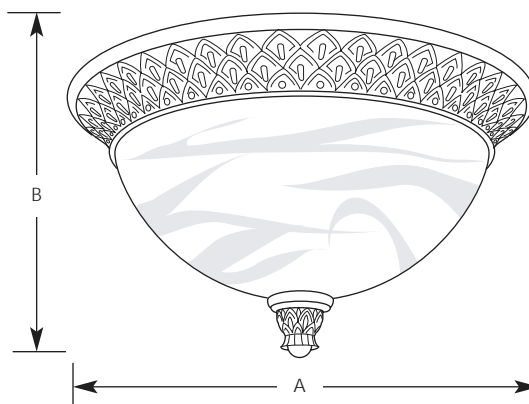

Type _____

-42 -86

P3539

P3540

Catalog No.	Finish		Lamping	Dimensions (Inches)	
	Seabrook	Burnished Chestnut		A	B
P3539	-42	-86	2 (m) 60w	13	7-1/4
P3540	-42	-86	3 (m) 60w	17	8-3/4

Specifications:

General

- Antique alabaster glass
- Pineapple patterned details
- Cast resin trim
- Flush mount
- Hand painted finish
- Companion fixtures: Chandeliers, Wall Sconce, Semi-flush, Foyer, Pendant, and Bath and Vanity