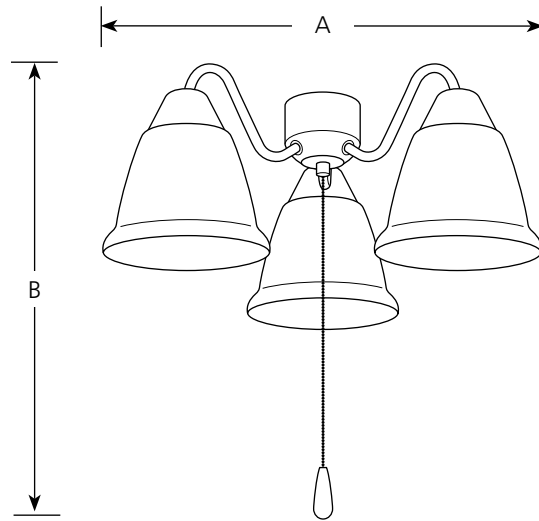

Incandescent

New Bedford Light Kit

Ceiling Fans

Type _____

-09 -20

P2648

Finish

Catalog No	Finish		Lamping	Dimensions (Inches)	
	Brushed Nickel	Antique Bronze		A	B
P2648	-09	-20	3 (c) 60w (Included)	16-1/2	7-1/8

Specifications:

General

- Three etched seeded glass bell shaped shades: 4-1/2" dia. x 5-5/8" ht., 1-5/8" center hole
- Pull chain on brushed nickel (-09) is chrome with a white fob and Antique bronze (-20) has an antique brass chain with a walnut fob
- Utilizes three 60w candelabra based lamps, included

Mounting

- Universal on any indoor fan with a 4" diameter light kit mount

Electrical

- Candelabra based phenolic sockets
- 190 watt EPACT limiter included
- Quick connect wiring to fan

- Pre-wired

Labeling