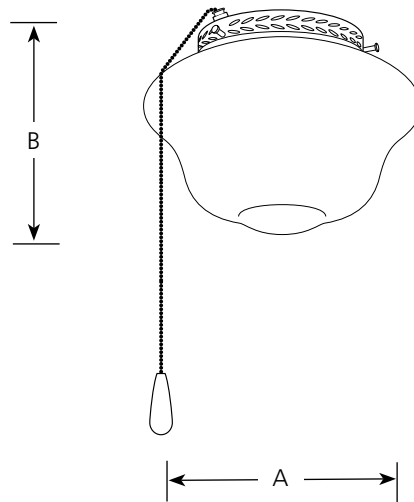

Type _____
-09 -20 -30
P2644

Catalog No.	Finish			Dimensions (Inches)	
	Brushed Nickel	Antique Bronze	White	A	B
P2644	-09	-20	-30	6-1/2"	8-1/2"

Specifications:

General

- Schoolhouse style white glass shade - 8-1/2" dia. x 5-7/8" ht.
- Pull chain on Brushed Nickel (-09) is chrome with a maple fob, White (-30) finish is chrome with a white fob, and Antique Bronze (-20) is antique brass with a medium oak fob.
- Utilizes (1) 100-watt medium base lamp. (1) 13-watt, non-dimmable compact fluorescent lamp, included.
- Brushed nickel (-09) is a plated finish
- Steel construction

Mounting

- Universal -use with any indoor fan with 1/8" IPS light kit adapter

Electrical

- Ceramic medium base socket
- Quick connect wiring to fan
- Prewired

Labeling

- UL listed