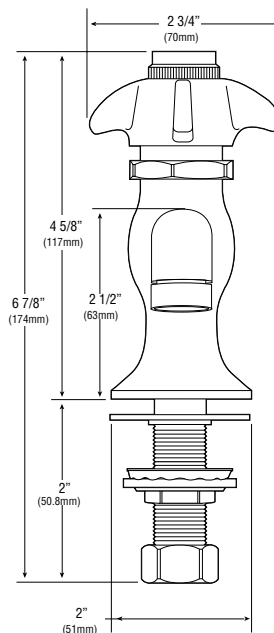

Product Specifications

Warranty and Codes

This product comes complete with installation, operating, care and maintenance instructions. This PROFLO faucet carries a limited lifetime warranty. This product meets ANSI: A112.18.1M. *Compliant with lead content requirements of California AB 1953 & Vermont S.152.

Distributed Exclusively by Ferguson and Wolseley Canada