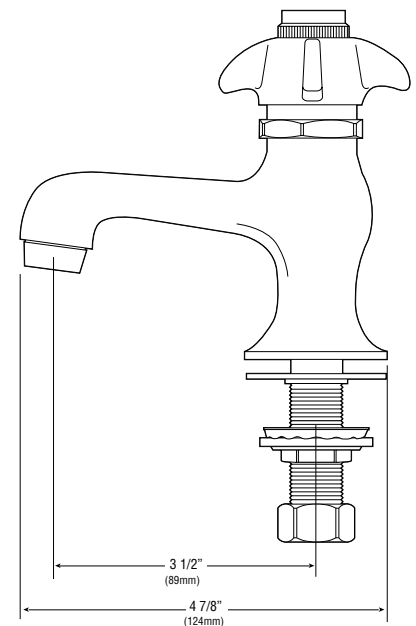

Product Specifications

Warranty and Codes

This product comes complete with installation, operating, care and maintenance instructions. This PROFLO faucet carries a limited lifetime warranty. This product meets ANSI: A112.18.1M. *Compliant with lead content requirements of California AB 1953 & Vermont S.152.

Distributed Exclusively by Ferguson and Wolseley Canada