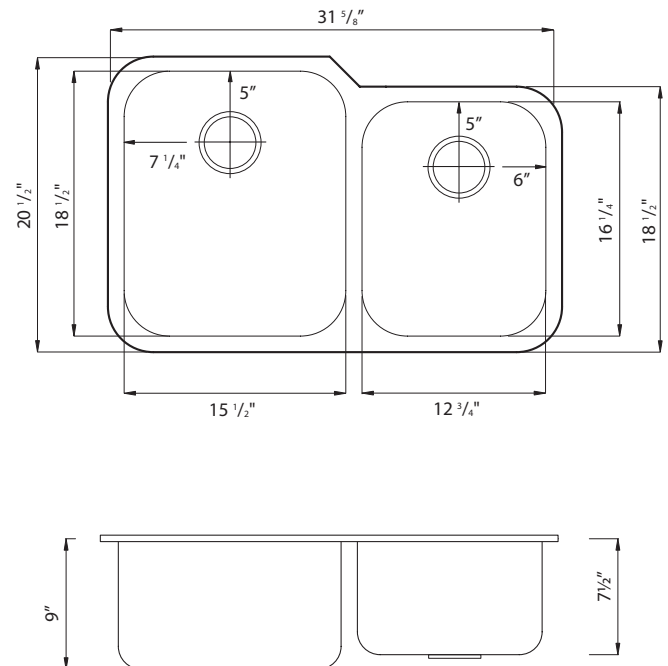

General Specifications

- Overall Size: 31-5/8" X 20-1/2"
- Bowl Size Large: 15-1/2" X 18-1/2"
- Bowl Size Small: 12-3/4" X 16-1/4"
- Drain Diameter: 3-1/2"
- Bowl Depth Large: 9"
- Bowl Depth Small: 7"

PFU0907

Model Numbers

PFU0907 31-5/8" X 20-1/2" 2B UC SS SINK

Product Specifications

Warranty and Codes

This PROFLO stainless steel undermount sink carries a limited lifetime warranty. In an effort to continually improve our products, we will make design changes from time to time. We reserve the right to ship newly designed product to fill any order unless it is agreed in writing to do otherwise.

These products meet or exceed ASME/ANSI A1 12.19.3m.

* All measurements are nominal. Please verify before actual installation.

Distributed Exclusively by Ferguson and Wolseley Canada