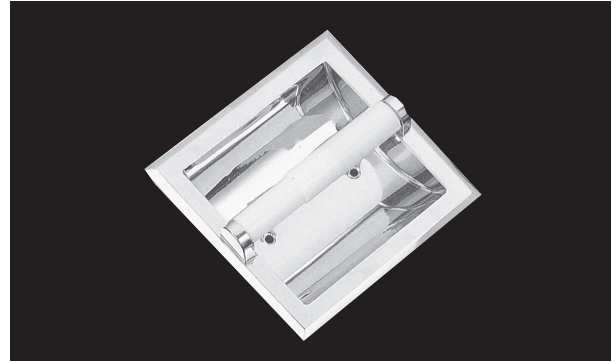

Bath Accessories

**PFLLRSHCP -
RECESSED SOAP HOLDER AND UTILITY BAR**

Product Features

- Polished Chrome finish
- Removable soap dish
- Requires a recess wall bracket for installation (not included)

**PFLLRTPHCP -
RECESSED TOILET PAPER HOLDER**

Product Features

- Polished Chrome finish
- Requires a recess wall bracket for installation (not included)

Product Specifications