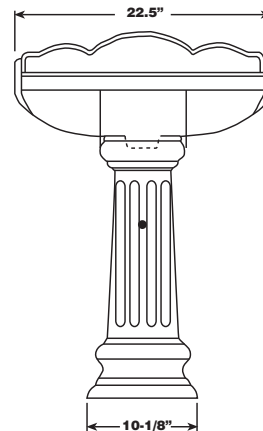

Product Specifications

Warranty and Codes

These products come complete with installation, operating, care and maintenance instructions. All PROFLO fixtures carry a 1-year limited warranty. In an effort to continually improve our products, FEI will make design changes from time to time. We reserve the right to ship newly designed product to fill any order unless we agree in writing to do otherwise.

* All measurements are nominal. Please verify before actual installation.