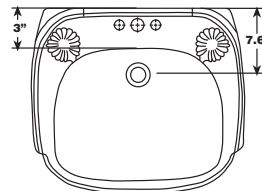

Product Specifications

Warranty and Codes

These products come complete with installation, operating, care and maintenance instructions. All PROFLO fixtures carry a 1-year limited warranty. In an effort to continually improve our products, FEI will make design changes from time to time. We reserve the right to ship newly designed product to fill any order unless we agree in writing to do otherwise.

* All measurements are nominal. Please verify before actual installation.