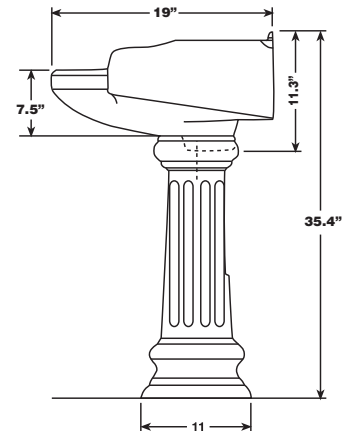

Warranty and Codes

These products come complete with installation, operating, care and maintenance instructions. All PROFLO fixtures carry a 1-year limited warranty. In an effort to continually improve our products, FEI will make design changes from time to time. We reserve the right to ship newly designed product to fill any order unless we agree in writing to do otherwise.

* All measurements are nominal. Please verify before actual installation.