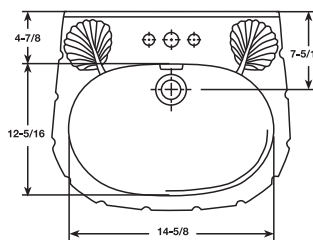

Product Specifications

* All measurements are nominal. Please verify before actual installation.