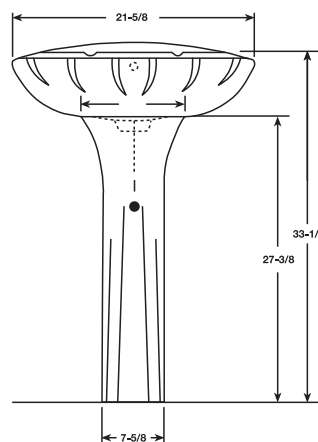

Product Specifications

* All measurements are nominal. Please verify before actual installation.