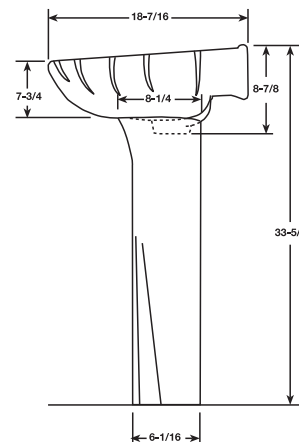

Product Specifications

* All measurements are nominal. Please verify before actual installation.