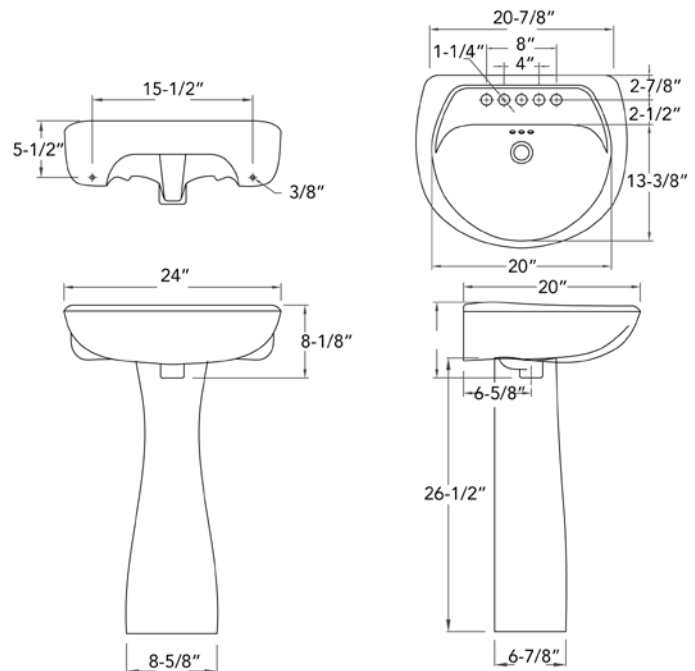

Product Specifications

* All measurements are nominal. Please verify before actual installation.