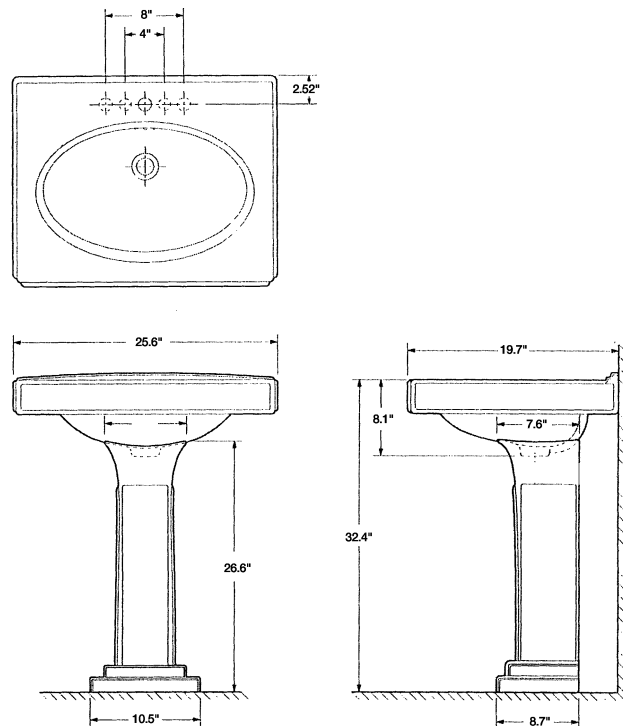

Product Specifications

* All measurements are nominal. Please verify before actual installation.