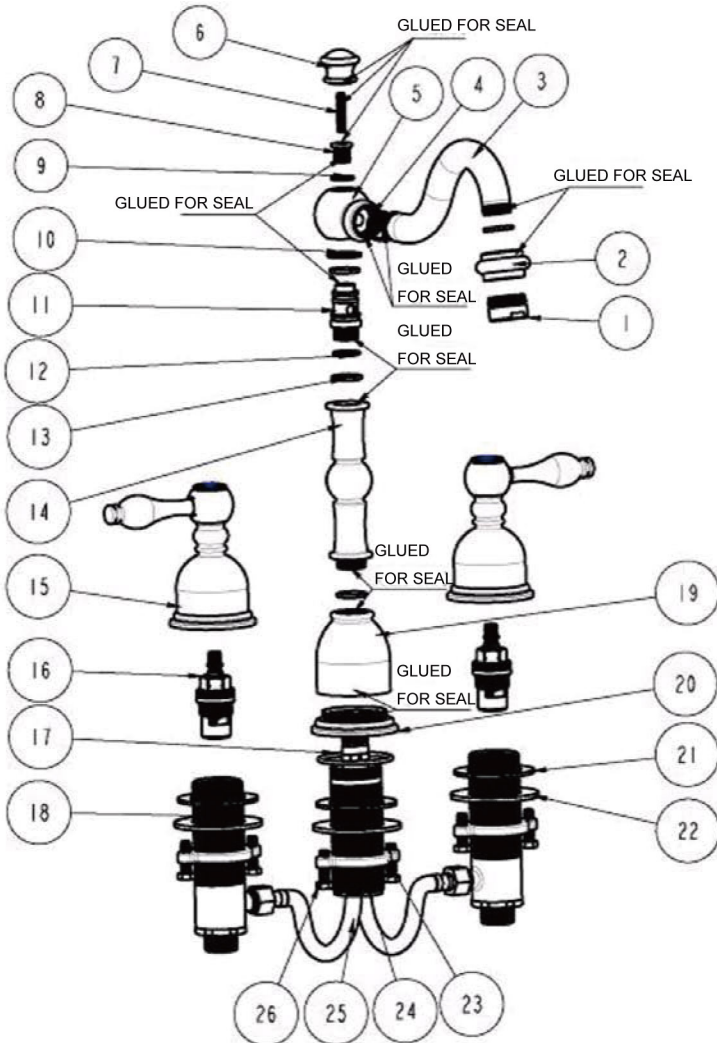

BY PREMIER COPPER PRODUCTS

B-WS01ORB

8" WIDESPREAD BATHROOM FAUCET

FEATURES:

- All Brass Material
- Ceramic Cartridges
- Max Flow Rate: 2.2GPM(8.3LPM) @ 60PSI
- 100% Factory Tested
- Brass Pop-up Available

APPLICABLE STANDARDS/CODES:

- ASME A112.18.1
- CSA B125.1-2005
- NSF/ANSI 61-2007a
- California Lead Plumbing Law
- ADA

FINISHES:

- Oil Rubbed Bronze (ORB)
- Brushed Nickel (BN)

SPECIFIED MODEL:

Model	Description	Finish
B-WS01ORB-N	8" Widespread Bathroom Faucet W/ Non-Overflow Drain	ORB
B-WS01ORB-O	8" Widespread Bathroom Faucet W/ Overflow Style Drain	ORB

TRU™ Faucets

BY PREMIER COPPER PRODUCTS

B-WS010RB

PRODUCT SPECIFICATIONS

TRU™ Faucets

BY PREMIER COPPER PRODUCTS

B-WS01ORB

EXPLODED PARTS VIEW

BY PREMIER COPPER PRODUCTS

B-WS01ORB

PARTS LISTING

26	2090165	HEXAGONAL MOUNTING SCREW
25	2860356	STAINLESS STEEL FLEXIBLE HOSE
24	2030022	CONTROL BODY
23	2120081	MOUNTING NUT
22	2180126	WASHER
21	2050167	WASHER
20	2010312	BASE SET
19	2110501	BODY CANOPY
18	2133083	CONTROL BODY
17	2050093	O-RING
16	2710101	FAST OPEN CARTRIDGE
15	2750409	HANDLE
14	2030032	CONNECT PIPE
13	2050068	O-RING
12	2050071	O-RING
11	2040232	CONNECTER
10	2180082	FRICTION WASHER
9	2050184	FRICTION WASHER
8	2040230	CONNECTER
7	2090273	SCREW
6	2110735	CAP
5	2040231	BODY CONNECTER
4	2050149	WASHER
3	2140186	SPOUT PIPE
2	2040233	CONNECTER
1	2700025	24 AERATOR