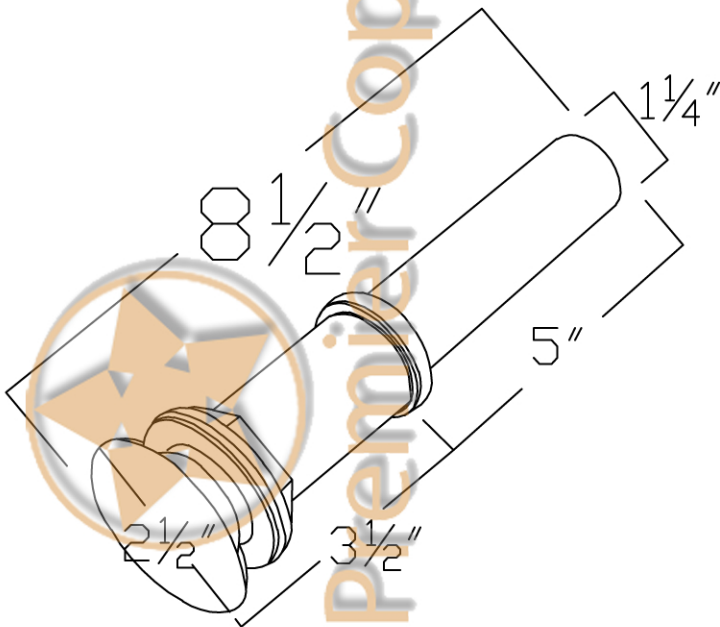

ITEM # D-208ORB

NON-OVERFLOW POP-UP DRAIN