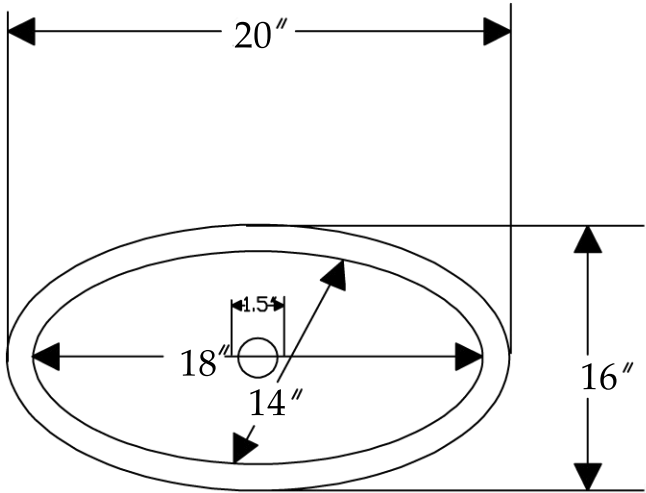

ITEM # LO20RDB OVAL ROLLED RIM

OUTER DIMENSIONS: 20" x 16" x 7"

INNER DIMENSIONS: 18" x 14" x 7"

DRAIN SIZE: 1.5" W/O OVERFLOW

MATERIAL GAUGE: 17

CODE/STANDARD COMPLIANCE

* IAPMO/cUPC LISTED

IMPORTANT: THIS PRODUCT IS HAND CRAFTED AND SMALL VARIANCES MAY OCCUR. DIMENSIONS MAY VARY UP TO 1/4". DO NOT MAKE ANY INSTALLATION CUTS UNTIL YOU RECEIVE YOUR SINK.

BY PREMIER COPPER PRODUCTS

B-WS01ORB

8" WIDESPREAD BATHROOM FAUCET

FEATURES:

- All Brass Material
- Ceramic Cartridges
- Max Flow Rate: 2.2GPM(8.3LPM) @ 60PSI
- 100% Factory Tested
- Brass Pop-up Available