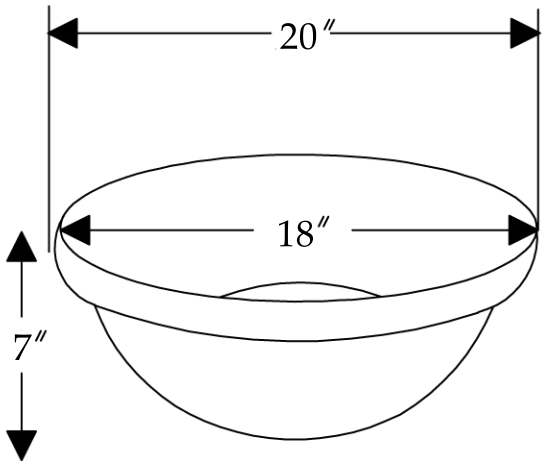

ITEM # LO20RDB OVAL ROLLED RIM

OUTER DIMENSIONS: 20" x 16" x 7"

INNER DIMENSIONS: 18" x 14" x 7"

DRAIN SIZE: 1.5" W/O OVERFLOW

MATERIAL GAUGE: 17

CODE/STANDARD COMPLIANCE

* IAPMO/cUPC LISTED

IMPORTANT: THIS PRODUCT IS HAND CRAFTED AND SMALL VARIANCES MAY OCCUR. DIMENSIONS MAY VARY UP TO 1/4". DO NOT MAKE ANY INSTALLATION CUTS UNTIL YOU RECEIVE YOUR SINK.

BY PREMIER COPPER PRODUCTS

B-WS01ORB

8" WIDESPREAD BATHROOM FAUCET

FEATURES:

- All Brass Material
- Ceramic Cartridges
- Max Flow Rate: 2.2GPM(8.3LPM) @ 60PSI
- 100% Factory Tested
- Brass Pop-up Available