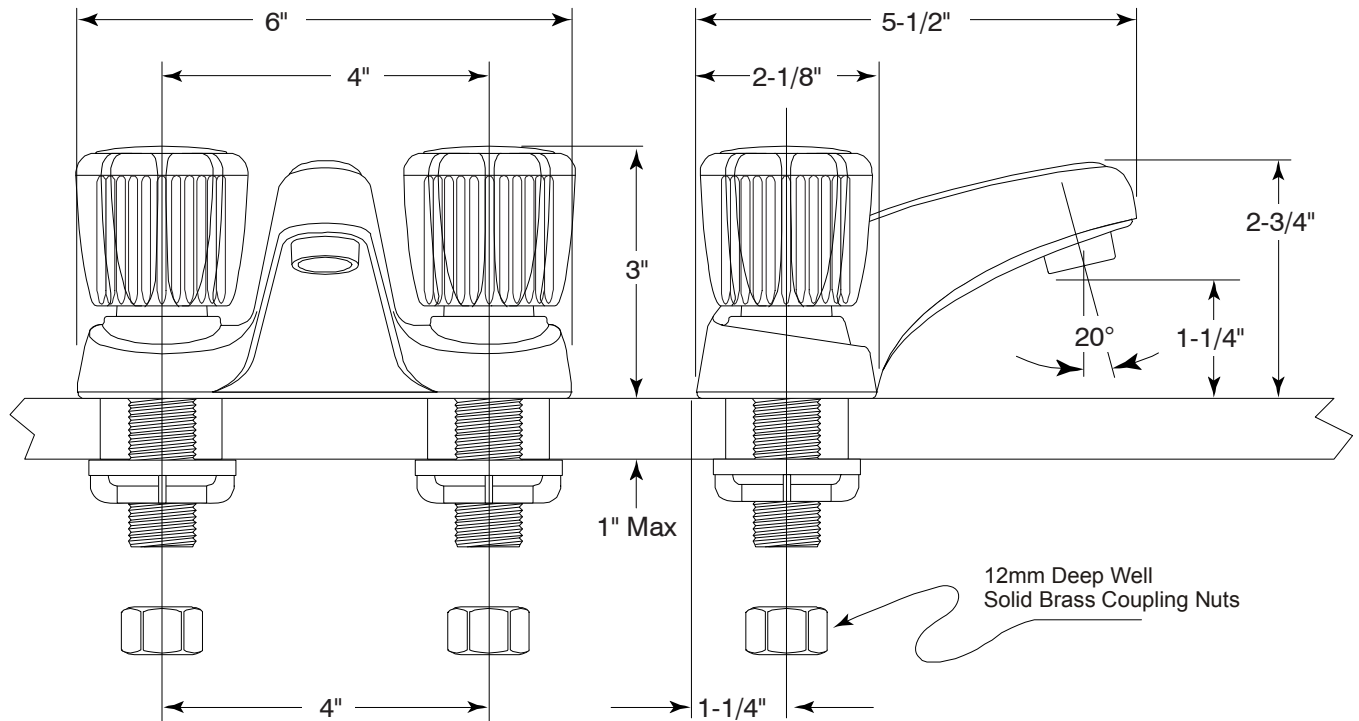

Description

- Twin acrylic handle washerless lavatory faucet
- European styling
- Chrome plated metal housing
- Cast brass waterway
- 4" center set
- Includes all brass pop-up with color matched trim
- 1/2" Brass IPS connections with brass coupling nuts
- Internal parts are interchangeable with genuine Delta® repair parts

Performance

- Designed to provide 2.2 GPM at 60 PSI

Compliance

- Designed to comply with requirements of ASME A112.18.1
- Meets low lead requirements of NSF Standard- 61, Section- 9
- Meets low lead requirements of California Proposition- 65
- Complies with the requirements of the UPC (Uniform Plumbing Code)
- Meets or exceeds CSA B125

Bayview™

Model 120170

Twin Acrylic Handle Lavatory Faucet
 Chrome Plated Finish
 With Brass Pop-Up
 1/2" IPS Connection

All Dimensions Are Nominal

For additional information contact Premier Faucet at 866-745-4010 or visit our website at www.premierfaucet.com