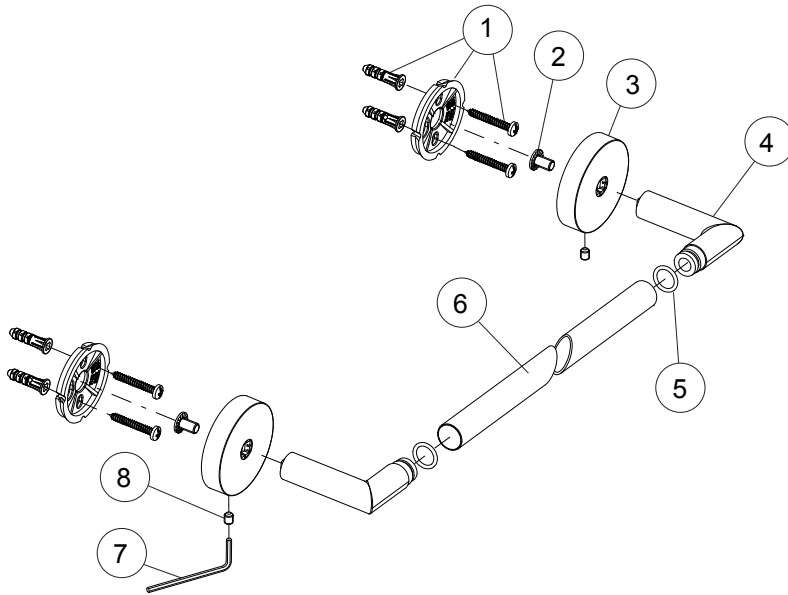

Description

- Contemporary style towel bar
- 18" center to center measurement
- Chrome plated all metal construction
- Concealed screw mounting
- Mounting hardware includes screws and wall anchors
- Matches Premier Essen faucet suite
- Modern design complements many faucet brands

Warranty

- Three Year Limited Warranty
Refer to Premier Faucet warranty program for further details and restrictions

Essen™

Model 120078

Model 120078

Genuine Premier Essen Accessory
18" Towel Bar
Chrome Plated Finish

No	Part Name	Material	Qty.
1	MOUNTING KIT	PLASTIC / METAL	2
2	ATTACHMENT SCREW	STEEL	2
3	PLATE	METAL	2
4	BRACKET	METAL	2
5	O-RING	RUBBER	2
6	18" TOWEL BAR	METAL	1
7	ALLEN WRENCH	STEEL	1
8	SET SCREW	STEEL	2