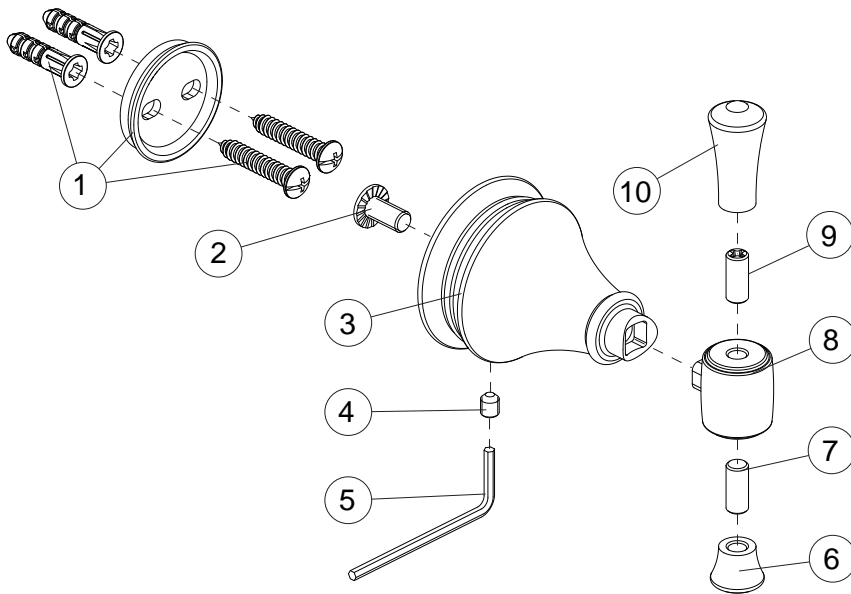

Description

- Transitional style single robe hook
- Chrome plated all metal construction
- Concealed screw mounting
- Mounting hardware includes screws and wall anchors
- Matches Premier Torino faucet suite
- Transitional styling complements many faucet brands

Warranty

- Three Year Limited Warranty  
Refer to Premier Faucet warranty program for further details and restrictions

TORINO™

Model 120062

Genuine Premier Torino Accessory  
Single Robe Hook  
Chrome Plated Finish

No	Part Name	Material	Qty.
1	MOUNTING KIT	PLASTIC / METAL	1
2	ATTACHMENT SCREW	METAL	1
3	FRAME	METAL	1
4	SET SCREW	STEEL	1
5	ALLEN WRENCH	STEEL	1
6	FINIAL	METAL	1
7	SPINDLE	STEEL	1
8	HEAD	METAL	1
9	SPINDLE	METAL	1
10	HOOK	METAL	1