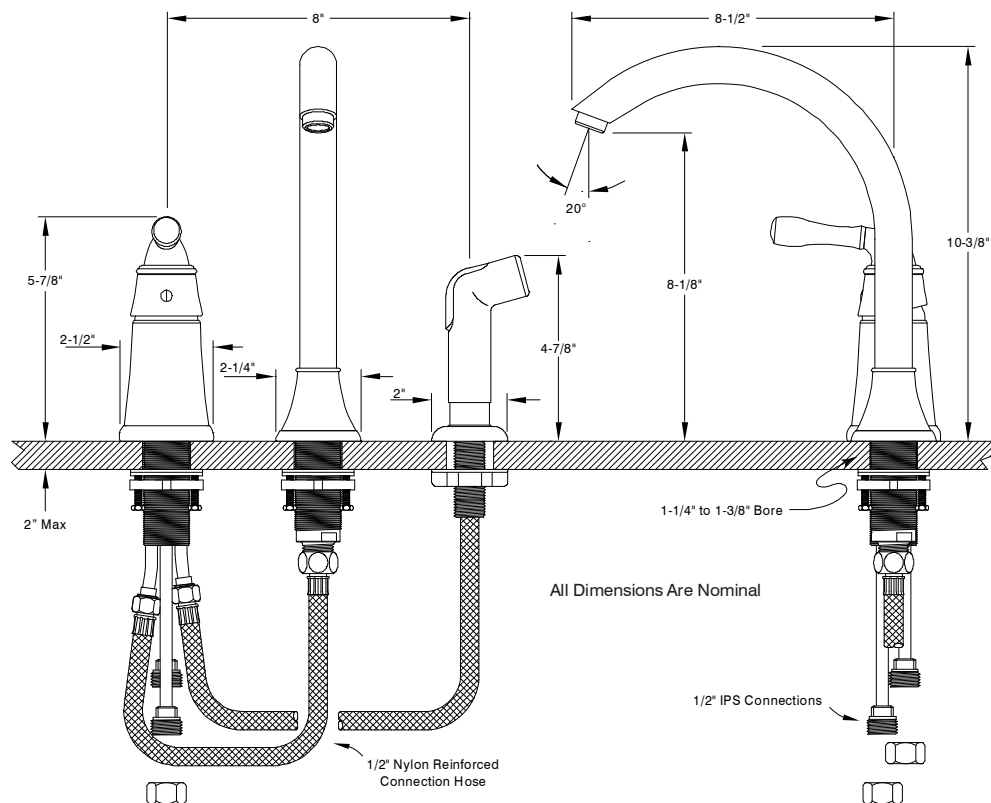

- Limited Lifetime Warranty
Refer to Premier Faucet warranty program for further details and restrictions.

Sanibel™

Model 120044

Single Lever Handle Kitchen Faucet
Chrome Plated Finish
Three Hole Mount With Spray
1/2" IPS Connection