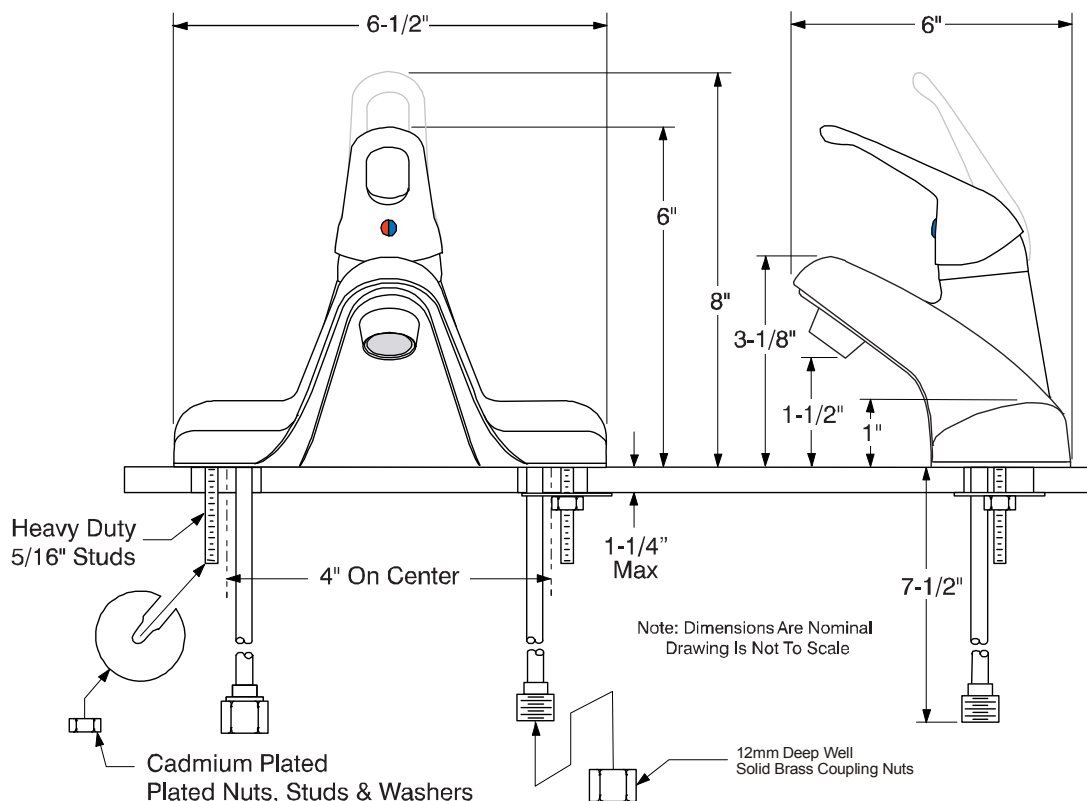

Description

- European styled lavatory faucet
- Single loop handle washerless control of hot and cold water
- Chrome plated finish
- Machined brass valve body
- 4" center set
- Includes all brass pop-up with color matched trim
- 3/8" OD soft copper supply lines with 1/2" brass IPS connections
- Internal parts are interchangeable with genuine Delta® repair parts

Performance

- Designed to provide 2.2 GPM at 60 PSI

Compliance

- Designed to comply with requirements of ASME A112.18.1
- Meets low lead requirements of NSF Standard- 61, Section- 9
- Meets low lead requirements of California Proposition- 65
- Complies with the requirements of the UPC (Uniform Plumbing Code)
- Complies with ADA (American With Disabilities Act)
- Meets or exceeds CSA B125

Bayview™

Model 120130

Single Loop Handle Lavatory Faucet
 Chrome Plated Finish
 With Brass Pop-Up
 1/2" IPS Connection

For additional information contact Premier Faucet at 866-745-4010 or visit our website at www.premierfaucet.com