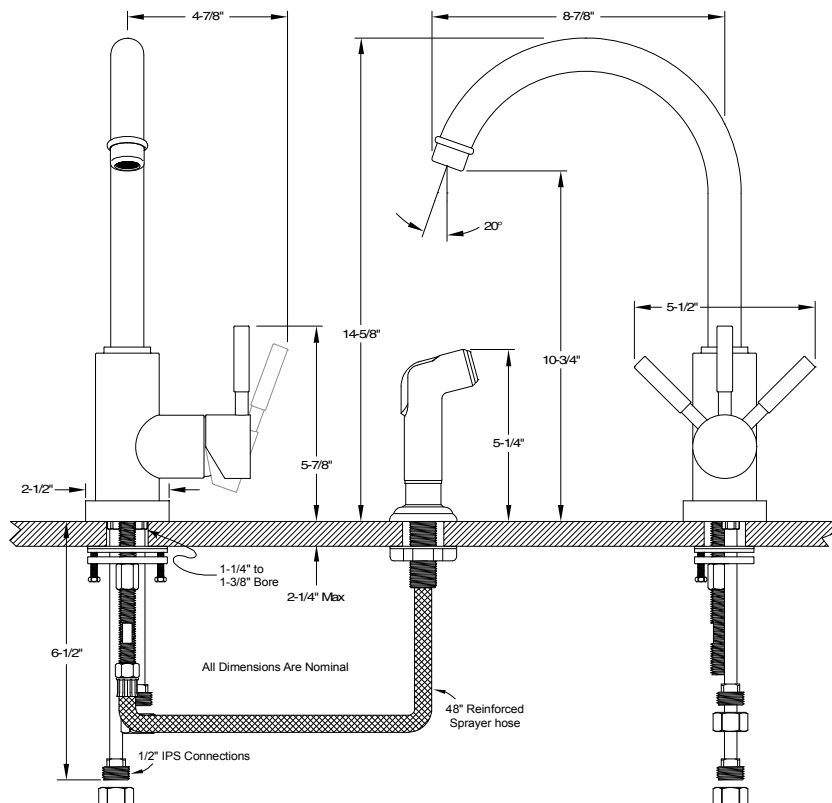

## Model 120097

Single Lever Handle Hi-rise Kitchen Faucet  
Chrome Plated Finish  
With Spray  
1/2" IPS Connection

For additional information contact Premier Faucet at 866-745-4010 or visit our website at [www.premierfaucet.com](http://www.premierfaucet.com)