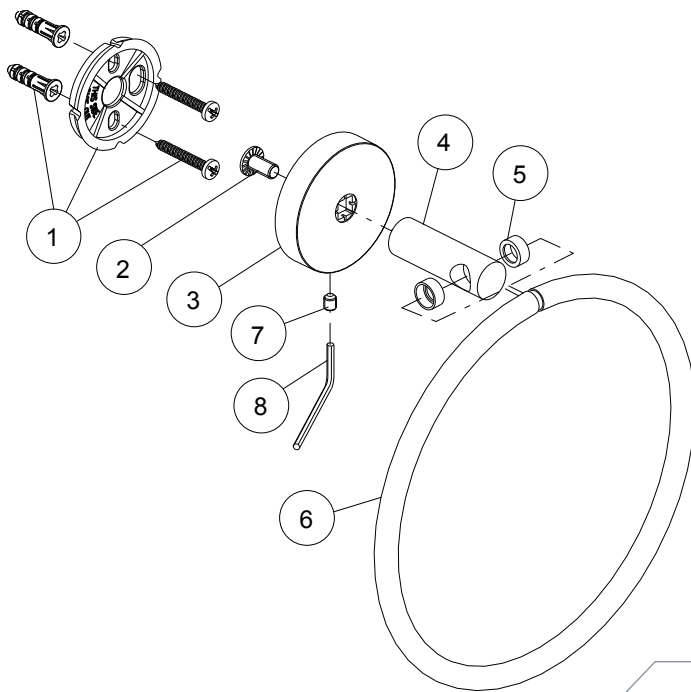

Description

- Contemporary style face towel ring
- Chrome plated all metal construction
- Concealed screw mounting
- Mounting hardware includes screws and wall anchors
- Matches Premier Essen faucet suite
- Modern design complements many faucet brands

Warranty

- Three Year Limited Warranty
Refer to Premier Faucet warranty program for further details and restrictions

Essen™

Model 120088

Genuine Premier Essen Accessory
Face Towel Ring
Chrome Plated Finish

No	Part Name	Material	Qty.
1	MOUNTING KIT	PLASTIC / METAL	1
2	ATTACHMENT SCREW	STEEL	1
3	PLATE	METAL	1
4	POST	METAL	1
5	BUSHING	PLASTIC	2
6	TOWEL HOLDER	METAL	1
7	SET SCREW	STEEL	1
8	ALLEN WRENCH	STEEL	1