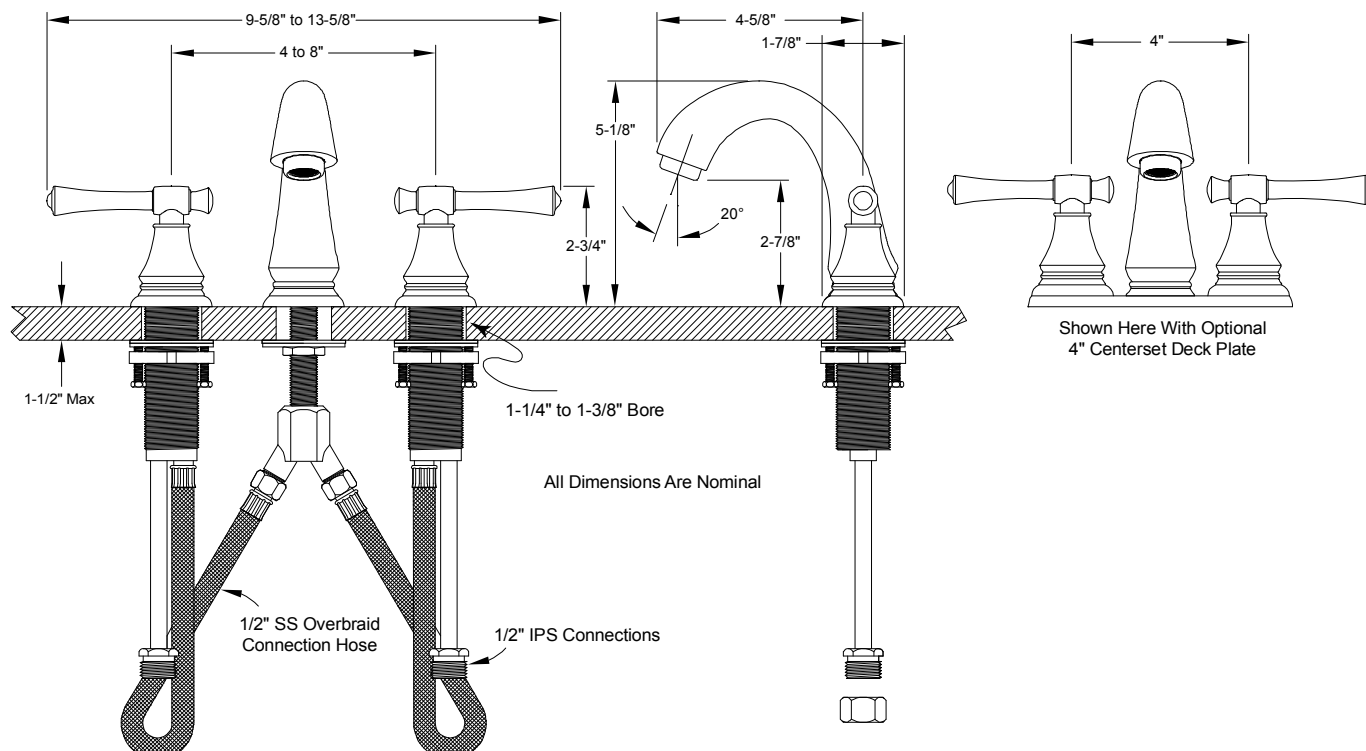

## Description

- Distinctive twin lever handle transitional style mini-widespread lavatory faucet
- Trouble-free brass frame ceramic cartridge
- Suitable for 4" to 12" on-center 3 hole installations
- Heavy duty chrome plated finish
- All brass construction
- Includes optional deck plate for conventional 4" center-set installation
- Includes all brass pop-up with color matched trim
- 1/2" IPS connections

## Model 120072

Twin Lever Handle Mini-Widespread  
Lavatory Faucet  
Chrome Plated Finish  
With Brass Pop-Up  
1/2" IPS Connection

For additional information contact Premier Faucet at 866-745-4010 or visit our website at [www.premierfaucet.com](http://www.premierfaucet.com)