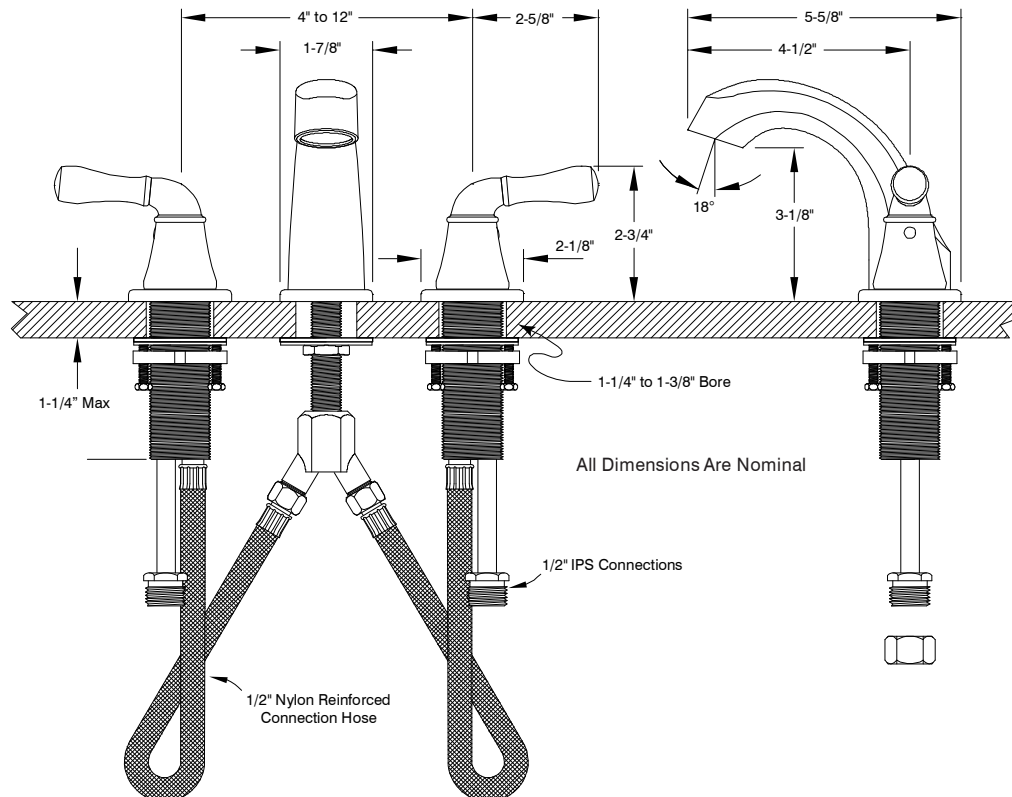

Description

- Distinctive twin lever handle contemporary style widespread lavatory faucet
- Trouble-free brass frame ceramic cartridge
- Suitable for 4" to 12" on-center 3 hole installations
- Heavy duty chrome plated finish
- All brass construction
- Includes all brass pop-up with color matched trim
- 1/2" IPS connections

- Limited Lifetime Warranty
Refer to Premier Faucet warranty program for further details and restrictions.

Sanibel™

Model 120042

Twin Lever Handle Widespread
Lavatory Faucet
Chrome Plated Finish
With Brass Pop-Up
1/2" IPS Connection