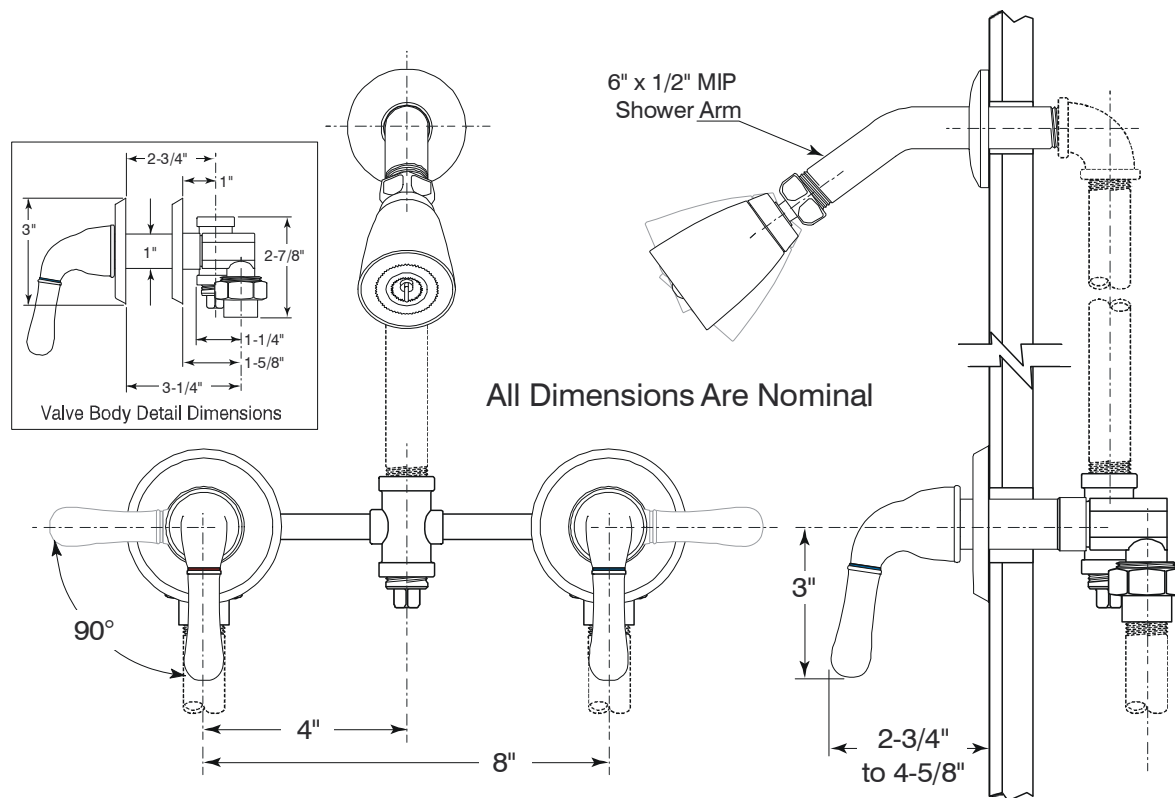

Description

- Twin lever handle shower only set
- Trouble-free brass frame ceramic cartridges
- Chrome plated finish
- All brass construction
- Standard 8" on-center, two hole installation
- Includes color matched shower head and trim
- 1/2" Brass IPS connections with ground joint swivel unions

Performance

- Designed to provide 2.5 GPM at 80 PSI shower head performance

Compliance

- Designed to comply with requirements of ASME A112.18.1
- Complies with the requirements of the UPC (Uniform Plumbing Code)
- Meets or exceeds CSA B125
- Complies with ADA (American With Disabilities Act)

Sanibel™

Model 120633

Twin Lever Handle Shower Only Set
 Chrome Plated Finish
 1/2" IPS Connection

For additional information contact Premier Faucet at 866-745-4010 or visit our website at www.premierfaucet.com