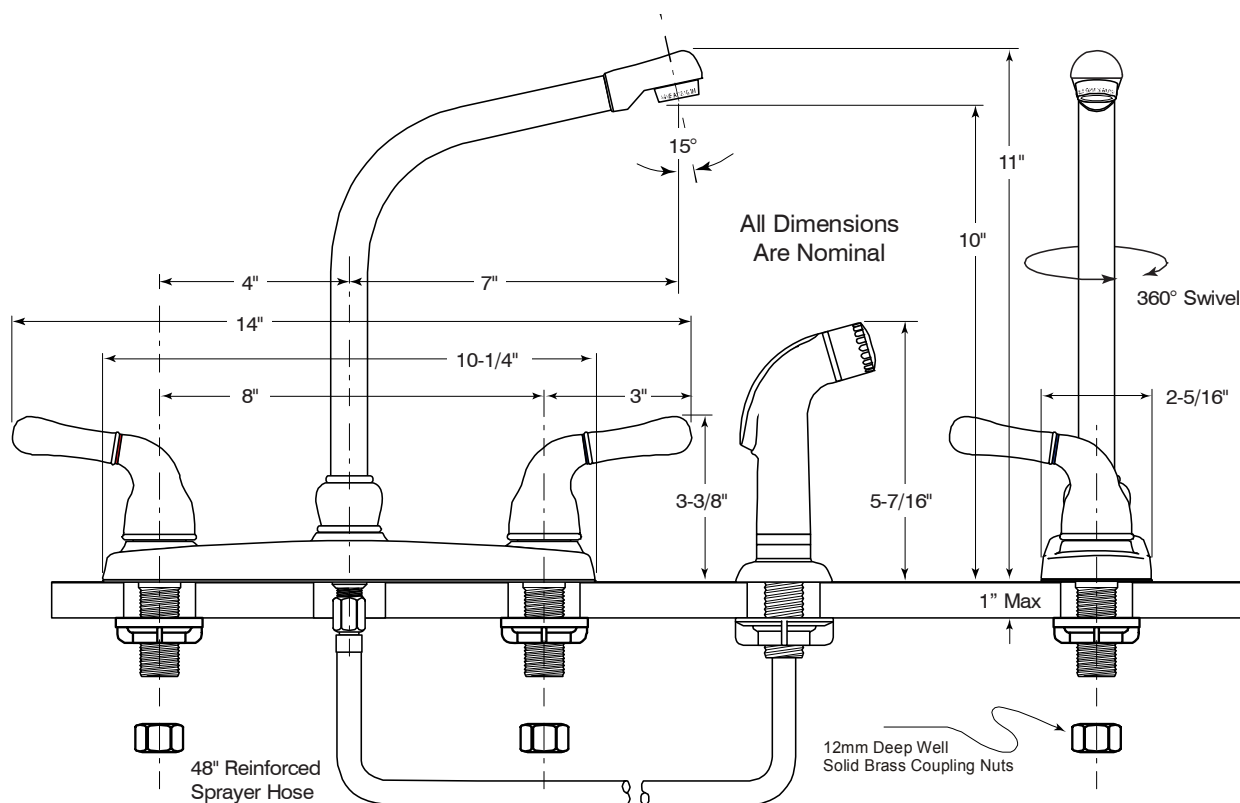

## Description

- Twin lever handle hi-rise spout kitchen faucet
- European styling
- Trouble-free brass frame ceramic cartridges
- For four hole installations
- Chrome plated finish
- All metal construction
- Brass valve cavity & waterway
- Hi-rise swivel spout rotates 360°
- Includes color matched sprayer with 48" reinforced hose

## Model 120640

Twin Lever Handle Hi-Rise Kitchen Faucet

Chrome Plated Finish

With Spray

1/2" IPS Connection

For additional information contact Premier Faucet at 866-745-4010 or visit our website at [www.premierfaucet.com](http://www.premierfaucet.com)