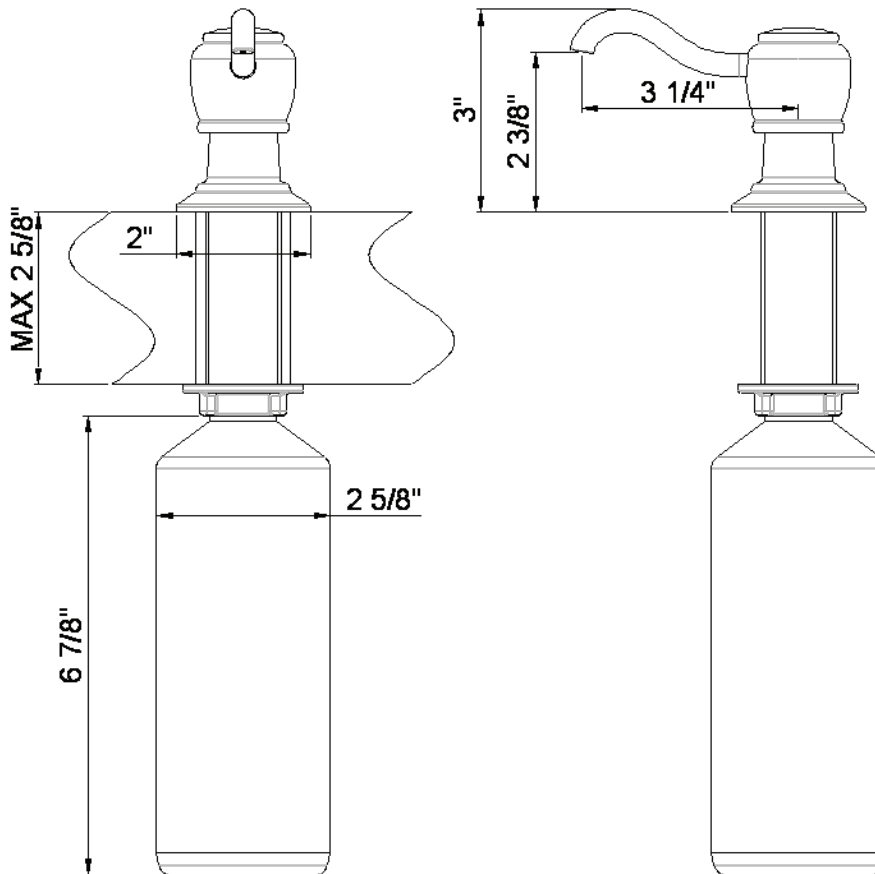

Description

- Chrome Finish
- Brass Head Construction
- Soap Dispenser
- 17.5 oz. Capacity

Warranty

- Limited Lifetime Warranty  
Refer to Premier Faucet warranty program for further details and restrictions.

*Wellington*<sup>™</sup>

**Model 120442**  
Sink Mounted Soap Dispenser  
Chrome Finish

For additional information contact Premier Faucet at 866-745-4010 or visit our website at [www.premierfaucet.com](http://www.premierfaucet.com)