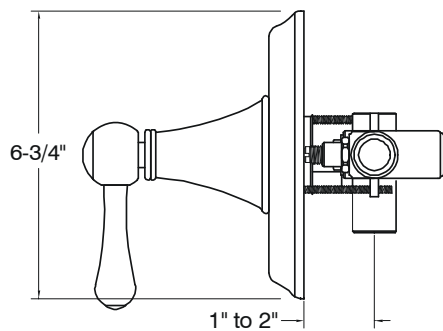

### Description

- Single lever handle antique style tub & shower set
- Trouble-free washerless cartridge, reversible for back-to-back installations
- P- Type pressure balancing mechanism with integral check-stops
- Heavy duty chrome plated finish
- All brass construction
- 1/2" MIP/sweat inlets with 1/2" FIP outlets
- Includes color matched tub spout with 1/2" CTS slip fit connection
- Includes plastic rough-in plate

## Model 120149

Single Lever Handle Tub & Shower Set  
 Chrome Plated Finish  
 Pressure Balancing  
 1/2" IPS Connection

All Dimensions Are Nominal