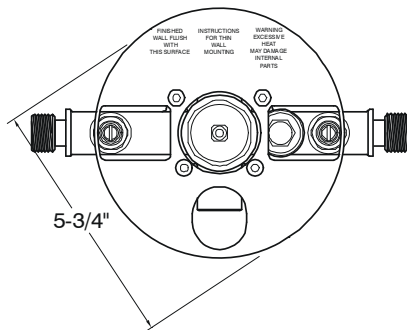

### Description

- Single lever handle antique style tub & shower set
- Trouble-free washerless cartridge, reversible for back-to-back installations
- P- Type pressure balancing mechanism with integral check-stops
- Heavy duty chrome plated finish
- All brass construction
- 1/2" MIP/sweat inlets with 1/2" FIP outlets
- Includes color matched tub spout with 1/2" CTS slip fit connection
- Includes plastic rough-in plate

### Performance

- Designed to provide 2.5 GPM at 80 PSI shower head performance
- Designed to provide 2.4 GPM at 20 PSI tub filler performance

## Model 120149

Single Lever Handle Tub & Shower Set  
 Chrome Plated Finish  
 Pressure Balancing  
 1/2" IPS Connection

All Dimensions Are Nominal