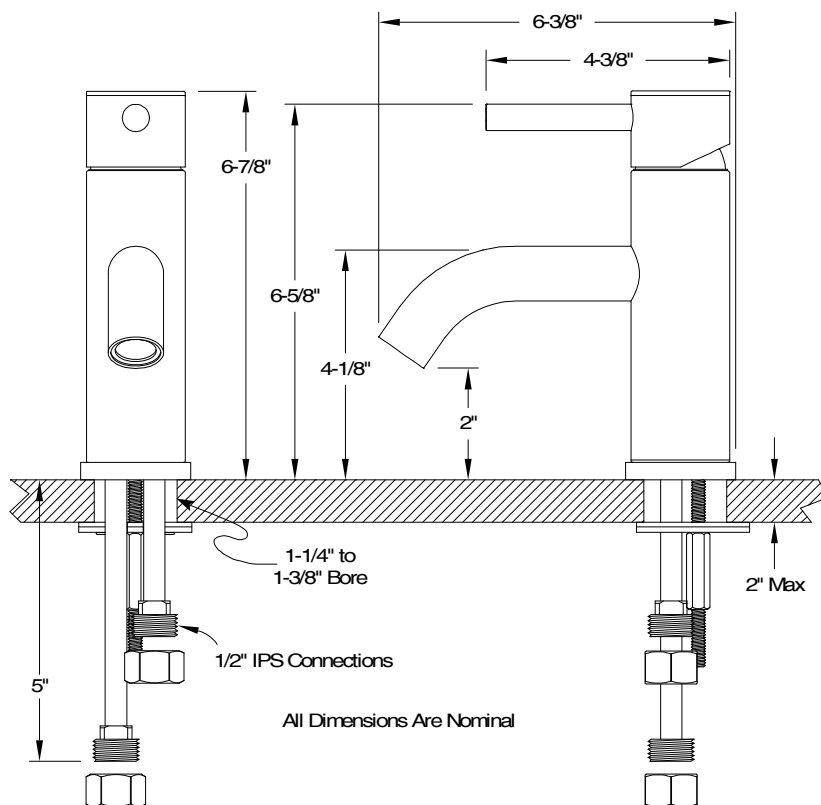

For additional information contact Premier Faucet at 866-745-4010 or visit our website at www.premierfaucet.com