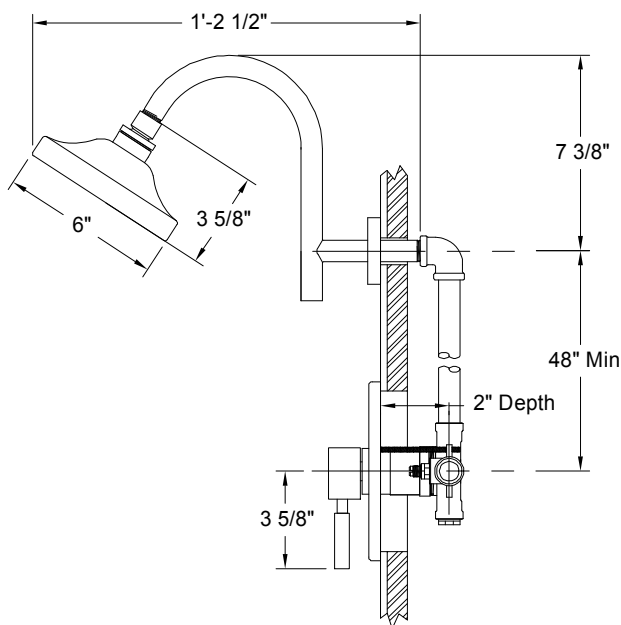

Description

- Single lever handle shower only set
- Chrome-plated finish
- All brass construction
- P-Type pressure balancing mechanism with integral check-stops
- Wear-resistant ceramic disc cartridge
- Cartridge is reversible for back-to-back installations
- Includes color-matched showerhead
- Includes plastic rough-in plate
- 1/2" IPS connections

Performance

- Designed to provide 2.5 GPM at 80 PSI showerhead performance

Compliance

- Designed to comply with requirements of ASME A112.18.1
- Meets or exceeds ASSE 1016 performance standards
- Meets or exceeds CSA B125
- Complies with ADA (Americans with Disabilities Act)

EsSEN™

Model 120091

Single Lever Handle Shower Only Set  
 Chrome-Plated Finish  
 Pressure Balancing  
 1/2" IPS Connections

All Dimensions are Nominal

For additional information, contact Premier Faucet at 866-745-4010 or visit our website at [www.premierfaucet.com](http://www.premierfaucet.com).