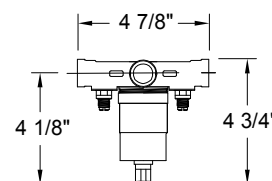

Description

- Single lever handle shower only set
- Chrome-plated finish
- All brass construction
- P-Type pressure balancing mechanism with integral check-stops
- Wear-resistant ceramic disc cartridge
- Cartridge is reversible for back-to-back installations
- Includes color-matched showerhead
- Includes plastic rough-in plate
- 1/2" IPS connections

EsSEN™

Model 120091

Single Lever Handle Shower Only Set  
 Chrome-Plated Finish  
 Pressure Balancing  
 1/2" IPS Connections

All Dimensions are Nominal

For additional information, contact Premier Faucet at 866-745-4010 or visit our website at [www.premierfaucet.com](http://www.premierfaucet.com).