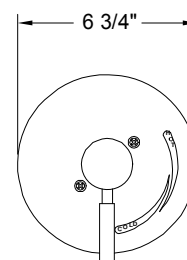

Description

- Single lever handle shower only set
- Chrome-plated finish
- All brass construction
- P-Type pressure balancing mechanism with integral check-stops
- Wear-resistant ceramic disc cartridge
- Cartridge is reversible for back-to-back installations
- Includes color-matched showerhead
- Includes plastic rough-in plate
- 1/2" IPS connections

EsSEN™

Model 120091

Single Lever Handle Shower Only Set  
 Chrome-Plated Finish  
 Pressure Balancing  
 1/2" IPS Connections

All Dimensions are Nominal

For additional information, contact Premier Faucet at 866-745-4010 or visit our website at [www.premierfaucet.com](http://www.premierfaucet.com).