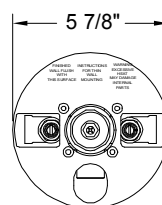

Description

- Single lever handle shower only set
- Chrome-plated finish
- All brass construction
- P-Type pressure balancing mechanism with integral check-stops
- Wear-resistant ceramic disc cartridge
- Cartridge is reversible for back-to-back installations
- Includes color-matched showerhead
- Includes plastic rough-in plate
- 1/2" IPS connections

EsSEN™

Model 120091

Single Lever Handle Shower Only Set  
 Chrome-Plated Finish  
 Pressure Balancing  
 1/2" IPS Connections

All Dimensions are Nominal

For additional information, contact Premier Faucet at 866-745-4010 or visit our website at [www.premierfaucet.com](http://www.premierfaucet.com).