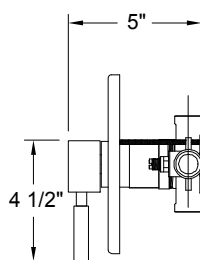

Description

- Single lever handle shower only set
- Chrome-plated finish
- All brass construction
- P-Type pressure balancing mechanism with integral check-stops
- Wear-resistant ceramic disc cartridge
- Cartridge is reversible for back-to-back installations
- Includes color-matched showerhead
- Includes plastic rough-in plate
- 1/2" IPS connections

EsSEN™

Model 120091

Single Lever Handle Shower Only Set  
 Chrome-Plated Finish  
 Pressure Balancing  
 1/2" IPS Connections

All Dimensions are Nominal

For additional information, contact Premier Faucet at 866-745-4010 or visit our website at [www.premierfaucet.com](http://www.premierfaucet.com).