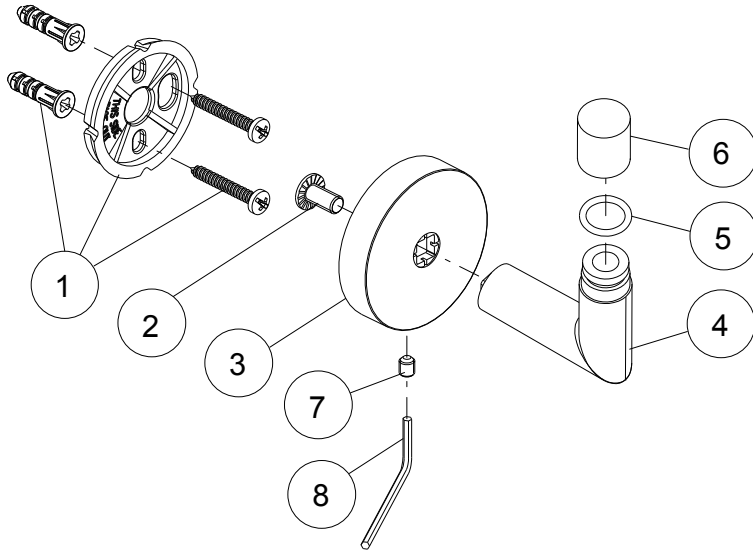

Description

- Contemporary style single robe hook
- Brushed nickel all metal construction
- Concealed screw mounting
- Mounting hardware includes screws and wall anchors
- Matches Premier Essen faucet suite
- Modern design complements many faucet brands

Warranty

- Three Year Limited Warranty
Refer to Premier Faucet warranty program for further details and restrictions

Essen™

Model 120087

Genuine Premier Essen Accessory
Single Robe Hook
Brushed Nickel Finish

No	Part Name	Material	Qty.
1	MOUNTING KIT	PLASTIC / METAL	1
2	ATTACHMENT SCREW	STEEL	1
3	PLATE	METAL	1
4	HOOK	METAL	1
5	O-RING	RUBBER	1
6	CAP	METAL	1
7	SET SCREW	STEEL	1
8	ALLEN WRENCH	STEEL	1

All Dimensions Are Nominal