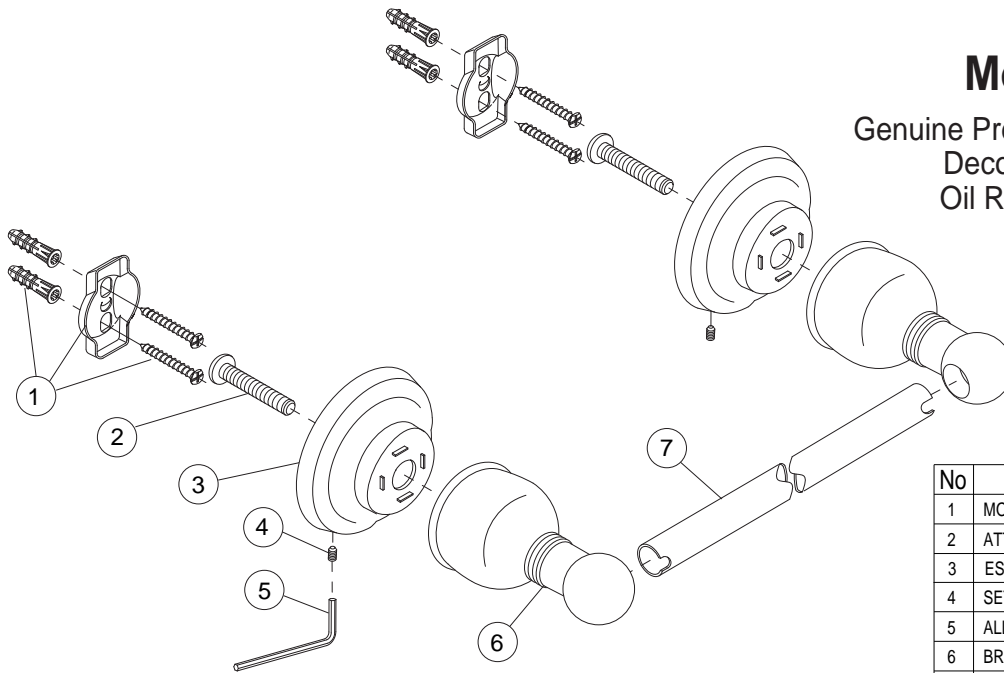

Wellington™

Model 120037

Description

- Teapot style towel bar
- 24" center to center measurement
- Oil rubbed bronze all metal construction
- Concealed screw mounting
- Mounting hardware includes screws and wall anchors
- Matches Premier Wellington faucet suite
- Teapot styling complements many faucet brands

Warranty

- Three Year Limited Warranty
Refer to Premier Faucet warranty program for further details and restrictions

Model 120037

Genuine Premier Wellington Accessory
Decorative 24" Towel Bar
Oil Rubbed Bronze Finish

No	Part Name	Material	Qty.
1	MOUNTING KIT	PLASTIC / METAL	2
2	ATTACHMENT SCREW	STEEL	2
3	ESCUTCHEON	METAL	2
4	SET SCREW	STEEL	2
5	ALLEN WRENCH	STEEL	1
6	BRACKET	METAL	2
7	24" TOWEL BAR	METAL	1