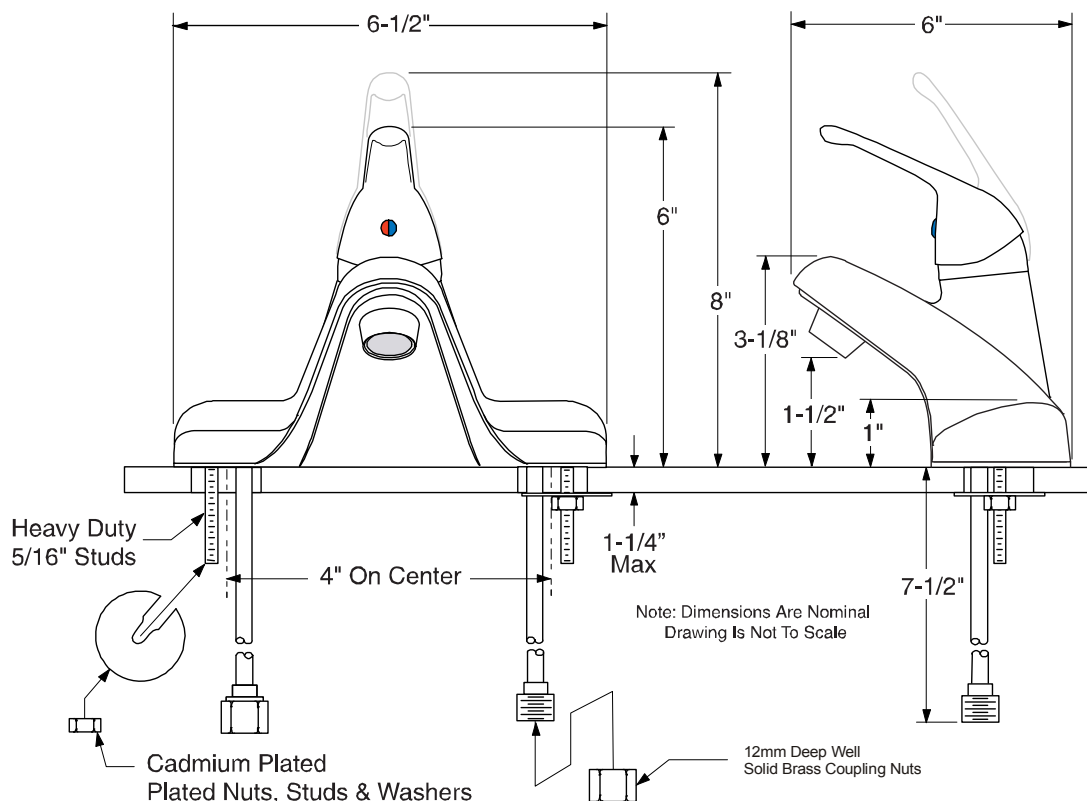

Description

- European styled lavatory faucet
- Single lever handle washerless control of hot and cold water
- Chrome plated finish
- Machined brass valve body
- 4" center set
- Includes all brass pop-up with color matched trim
- 3/8" OD soft copper supply lines with 1/2" brass IPS connections
- Internal parts are interchangeable with genuine Delta® repair parts

Performance

- Designed to provide 2.2 GPM at 60 PSI

Compliance

- Designed to comply with requirements of ASME A112.18.1
- Meets low lead requirements of NSF Standard- 61, Section- 9
- Meets low lead requirements of California Proposition- 65
- Complies with the requirements of the UPC (Uniform Plumbing Code)
- Complies with ADA (American With Disabilities Act)
- Meets or exceeds CSA B125

Bayview™

Model 120160

Single Lever Handle Lavatory Faucet
 Chrome Plated Finish
 With Brass Pop-Up
 1/2" IPS Connection

For additional information contact Premier Faucet at 866-745-4010 or visit our website at www.premierfaucet.com