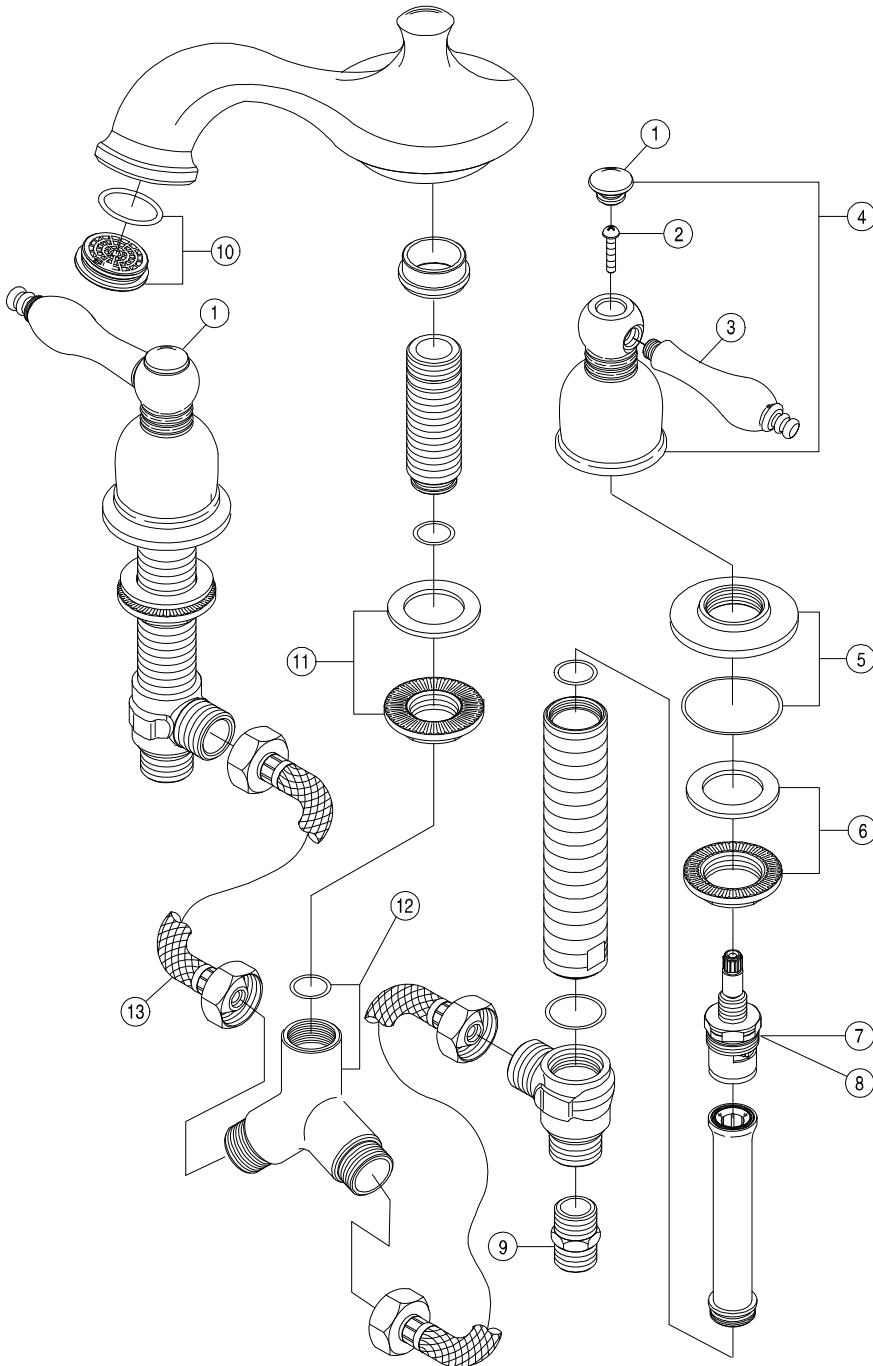

### Model 120035

Twin Lever Handle Widespread Roman Tub Faucet  
Oil Rubbed Bronze Finish  
1/2" IPS Connection

# Wellington™

Model 120035

**Refer to Premier Faucet Parts List Sheet for part numbers and ordering information.**

# Wellington™

Model 120035

*Refer to Premier Faucet Parts Schematic Sheet for parts diagram.*

INDEX	DESCRIPTION	MATERIAL	QTY	PART NO
1	SCREW COVER ASSY H & C SET	BRASS	2	994244
2	HANDLE SCREW	BRASS	2	994195
3	PORCELAIN INSERT	PORCELAIN	2	994227
4	METAL HANDLE ASSY	BRASS	2	994219
5	ESCUTCHEON ASSY	BRASS	2	994432
6	INSTALLATION KIT	BRASS	2	994268
7	CARTRIDGE - HOT	CERAMIC	1	994643
8	CARTRIDGE - COLD	CERAMIC	1	994642
9	IPS ADAPTER	BRASS	2	994575
10	FLOW CONDITIONER	PLASTIC	1	994514
11	INSTALLATION KIT	BRASS	1	994264
12	Y CONNECTOR KIT	BRASS	1	994597
13	HOSE	REINFORCED PVC	2	994561