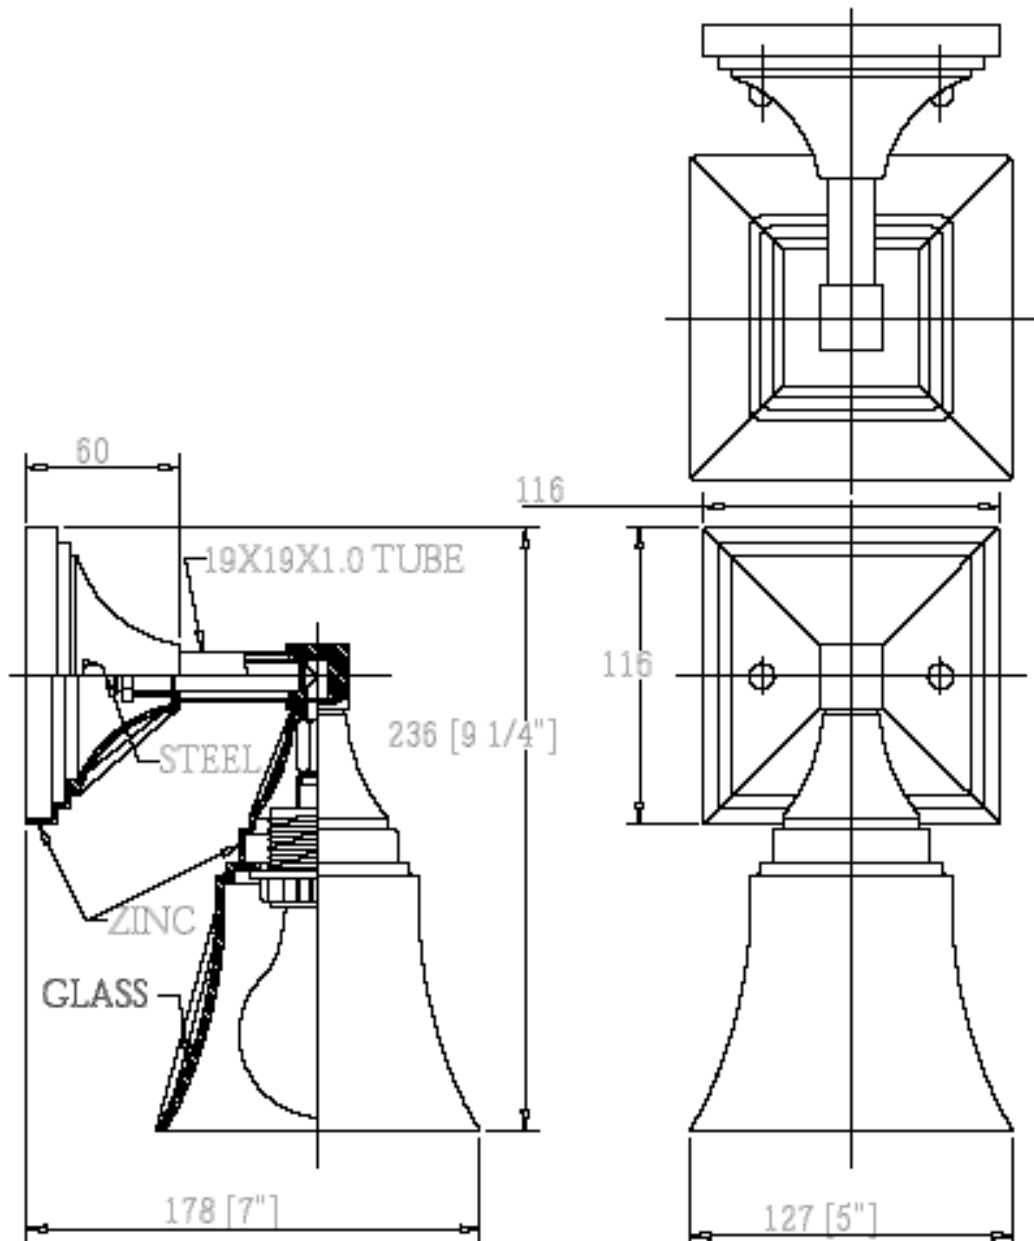

617523 617524

UNION SQUARE 1 LIGHT VANITY

FEATURES:

- Fixture size: D: 5-1/2" H:10-1/4" E:7"
- Round steel tube
- The decorative finial matching the faucet
- 60W*1 bulb with E27 socket
- Opal glass with bugle shape
- Clean and classic
- 100% test before shipment

CODES / STANDARDS APPLICABLE:

Specified model meets or exceeds the following:

- Under UL E127416

AVAILABLE FINISHES:

- CP = Polished Chrome Finish
- NP = Brushed Nickel Finish

SPECIFIED MODEL:

Model	Description	Finish	
617523	1 Light Vanity	CP	
617524	1 Light Vanity	NP	

617523 617524

PRODUCT SPECIFICATION DIAGRAM

617523 617524

EXPLODED DRAWING

617523

PARTS LISTING

NO.	Parts No.	Name	Qty
A	NBBY3	Connector	2
B	S8#B38ZB	Screw	2
C	SGK	Screw	1
D	NNE1058-2ZN	Universal	1
E	S5\$C30ZN	Screw	2
F	NN0041-1CH	Half ball	2
G	PP2536-1	E27 spanner	1
1	NA4\$04	Sleeve	1
2	NHB4	Washer	2
3	RGN25-E	Big connector	1
4	KB2352-1CHP	Back plate	1
5	TA158E015ZN	Steel tube	1
6	T080F	Nipple	1
7	NBA04	Steel tube	2
8	TK4960-1CHP	Arm	1
9	T035	Nipple	1
10	NHB3	Washer	2
11	NA3\$20ZN	Hex nut	1
12	HC4826-1CHP	Cap	1
13	NC03x05C	Silicone sleeve	2
14	EBBC40AW011	Socket	1
15	GAG4222-1WHFR	Opal glass	1
16	NN0519-1W002H	Ring	1

617524

PARTS LISTING

NO.	Parts No.	Name	Qty
A	NBBY3	Connector	2
B	S8#B38ZB	Screw	2
C	SGK	Screw	1
D	NNE1058-2ZN	Universal	1
E	S5\$C30ZN	Screw	2
F	NN0041-1NK	Half ball	2
G	PP2536-1	E27 spanner	1
1	NA4\$04	Sleeve	1
2	NHB4	Washer	2
3	RGN25-E	Big connector	1
4	KB2352-1NKP1	Back plate	1
5	TA158E015ZN	Steel tube	1
6	T080F	Nipple	1
7	NBA04	Steel tube	2
8	TK4960-1NKP1	Arm	1
9	T035	Nipple	1
10	NHB3	Washer	2
11	NA3\$20ZN	Hex nut	1
12	HC4826-1NKP1	Cap	1
13	NC03x05C	Silicone sleeve	2
14	EBBC40AW011	Socket	1
15	GAG4222-1WHFR	Opal glass	1
16	NN0519-1W002H	Ring	1