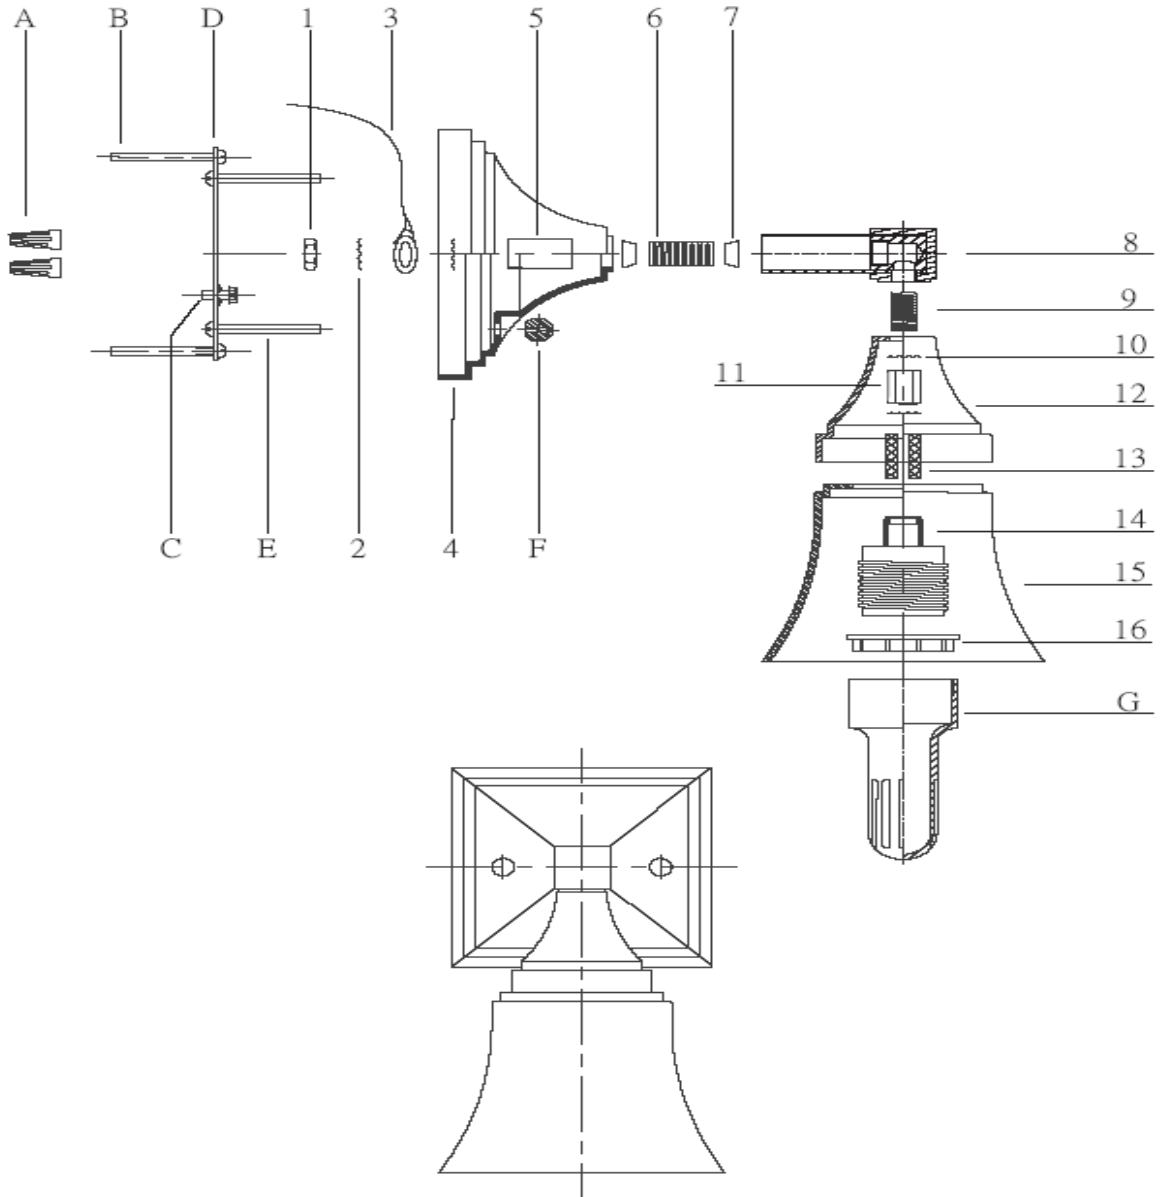

617523 617524

UNION SQUARE 1 LIGHT VANITY

FEATURES:

- Fixture size: D: 5-1/2" H:10-1/4" E:7"
- Round steel tube
- The decorative finial matching the faucet
- 60W*1 bulb with E27 socket
- Opal glass with bugle shape
- Clean and classic
- 100% test before shipment

617523 617524

PRODUCT SPECIFICATION DIAGRAM

617523 617524

EXPLODED DRAWING

617523

PARTS LISTING

NO.	Parts No.	Name	Qty
A	NBBY3	Connector	2
B	S8#B38ZB	Screw	2
C	SGK	Screw	1
D	NNE1058-2ZN	Universal	1
E	S5\$C30ZN	Screw	2
F	NN0041-1CH	Half ball	2
G	PP2536-1	E27 spanner	1
1	NA4\$04	Sleeve	1
2	NHB4	Washer	2
3	RGN25-E	Big connector	1
4	KB2352-1CHP	Back plate	1
5	TA158E015ZN	Steel tube	1
6	T080F	Nipple	1
7	NBA04	Steel tube	2
8	TK4960-1CHP	Arm	1
9	T035	Nipple	1
10	NHB3	Washer	2
11	NA3\$20ZN	Hex nut	1
12	HC4826-1CHP	Cap	1
13	NC03x05C	Silicone sleeve	2
14	EBBC40AW011	Socket	1
15	GAG4222-1WHFR	Opal glass	1
16	NN0519-1W002H	Ring	1

617524

PARTS LISTING

NO.	Parts No.	Name	Qty
A	NBBY3	Connector	2
B	S8#B38ZB	Screw	2
C	SGK	Screw	1
D	NNE1058-2ZN	Universal	1
E	S5\$C30ZN	Screw	2
F	NN0041-1NK	Half ball	2
G	PP2536-1	E27 spanner	1
1	NA4\$04	Sleeve	1
2	NHB4	Washer	2
3	RGN25-E	Big connector	1
4	KB2352-1NKP1	Back plate	1
5	TA158E015ZN	Steel tube	1
6	T080F	Nipple	1
7	NBA04	Steel tube	2
8	TK4960-1NKP1	Arm	1
9	T035	Nipple	1
10	NHB3	Washer	2
11	NA3\$20ZN	Hex nut	1
12	HC4826-1NKP1	Cap	1
13	NC03x05C	Silicone sleeve	2
14	EBBC40AW011	Socket	1
15	GAG4222-1WHFR	Opal glass	1
16	NN0519-1W002H	Ring	1