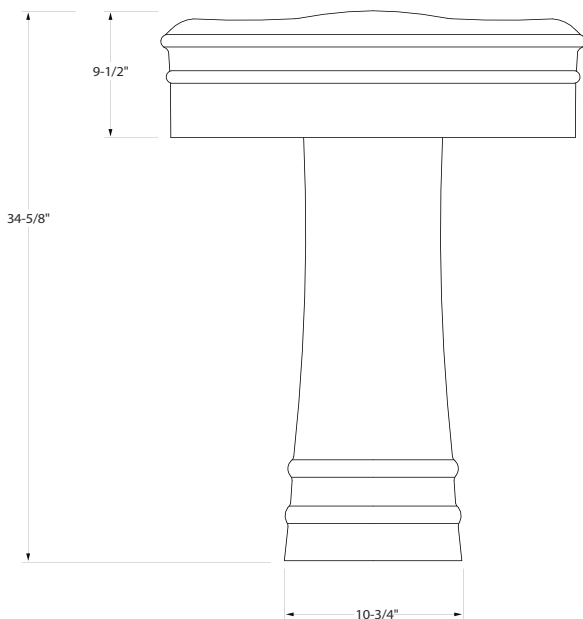

For additional information contact Premier Faucet at 866-745-4010 or visit our website at www.premierfaucet.com