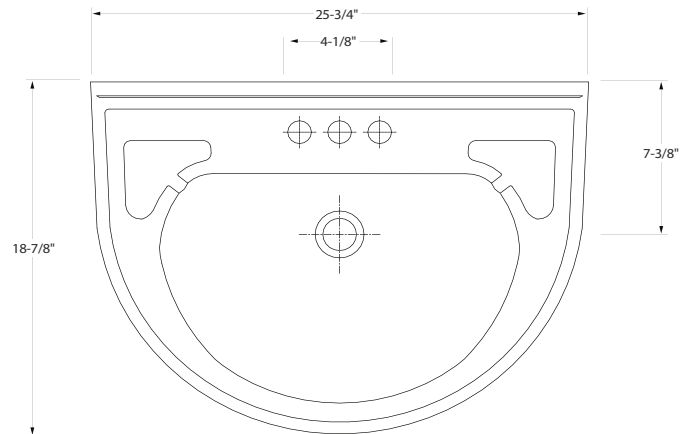

For additional information contact Premier Faucet at 866-745-4010 or visit our website at www.premierfaucet.com