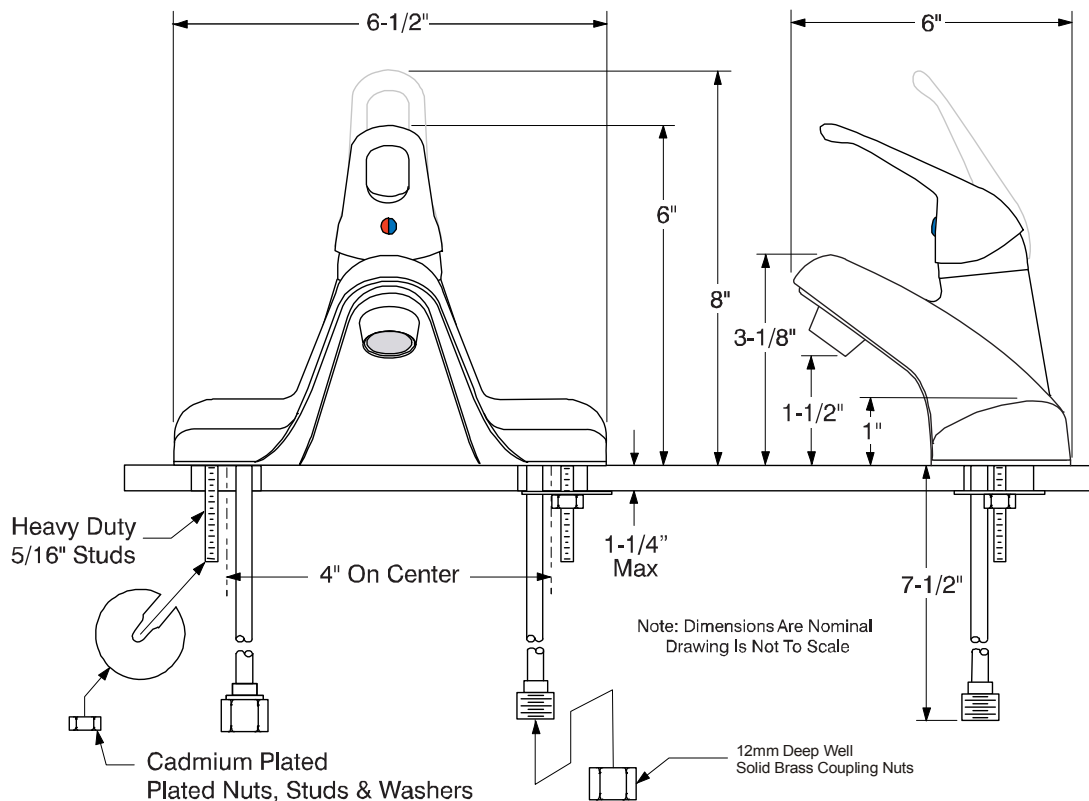

Description

- European styled lavatory faucet
- Single loop handle washerless control of hot and cold water
- Brushed nickel finish
- Machined brass valve body
- 4" center set
- Includes all brass pop-up with color matched trim
- 3/8" OD soft copper supply lines with 1/2" brass IPS connections
- Internal parts are interchangeable with genuine Delta® repair parts

Performance

- Designed to provide 2.2 GPM at 60 PSI

Compliance

- Designed to comply with requirements of ASME A112.18.1
- Meets low lead requirements of NSF Standard- 61, Section- 9
- Meets low lead requirements of California Proposition- 65
- Complies with the requirements of the UPC (Uniform Plumbing Code)
- Complies with ADA (American With Disabilities Act)
- Meets or exceeds CSA B125

Bayview™

Model 558718

Single Loop Handle Lavatory Faucet
Brushed Nickel Finish
With Brass Pop-Up
1/2" IPS Connection

For additional information contact Premier Faucet at 866-745-4010 or visit our website at www.premierfaucet.com